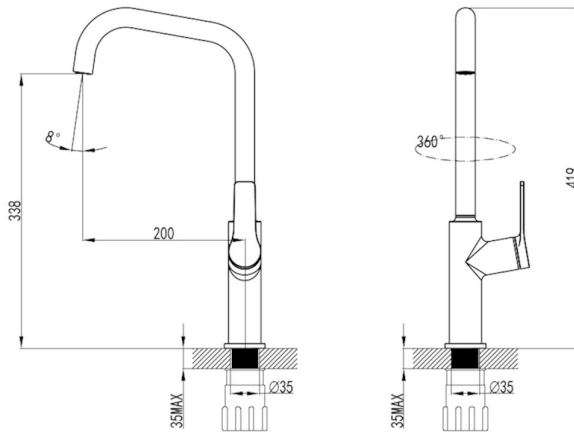

# DORA Kitchen Mixer

DORA-WNW568073JDH

Our Dora tapware series is the ideal choice for any modern Australian bathroom. This solid brass range is characterised by its gently squared edges. The Dora Kitchen Mixer is available in Brushed Nickel or a Chrome/Black finish.

Finishes:                      Brushed Nickel (DORA-WNW568073NN)  
   Chrome & Black (DORA-WNW568073JDH)

Material                        Solid Brass Construction

---

WELS Rating                 5 Star – 5.5 litres/min

---

Temperature                Maximum 80°C

---

Pressure                      Maximum 500 kpa

**Warranty:**                    15 Year Cartridge  
   7 Year Product or Parts  
   3 Year Finish (Chrome finish covered under standard Product or Parts Warranty)  
*Please refer to Warranty Guide for full terms & conditions*

While we aim to ensure the specifications shown are correct at time of printing, Summer reserves the right to make modifications without prior notice. Always use the physical product measurements for mark-ups and roughing-in as the line drawing shown may differ from the actual product over time. All measurements are shown in millimetres. Colours may vary from image shown.