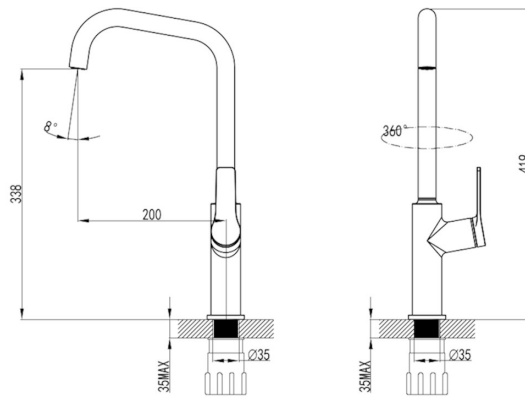

DORA Kitchen Mixer

DORA-WNW568073NN

Our Dora tapware series is the ideal choice for any modern Australian bathroom. This solid brass range is characterised by its gently squared edges. The Dora Kitchen Mixer is available in Brushed Nickel or a Chrome/Black finish.

Finishes: Brushed Nickel (DORA-WNW568073NN)
Chrome & Black (DORA-WNW568073JDH)

Material Solid Brass Construction

WELS Rating 5 Star – 5.5 litres/min

Temperature Maximum 80°C

Pressure Maximum 500 kpa

Warranty: 15 Year Cartridge
7 Year Product or Parts
3 Year Finish (Chrome finish covered under standard Product or Parts Warranty)
Please refer to Warranty Guide for full terms & conditions

While we aim to ensure the specifications shown are correct at time of printing, Summer reserves the right to make modifications without prior notice. Always use the physical product measurements for mark-ups and roughing-in as the line drawing shown may differ from the actual product over time. All measurements are shown in millimetres. Colours may vary from image shown.