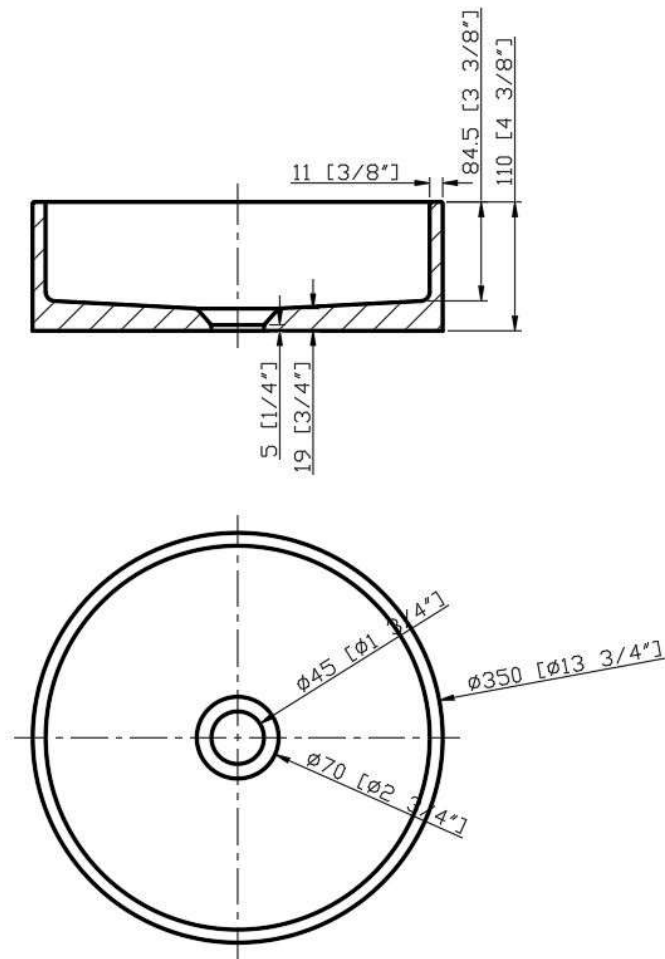

Dover Round Concrete Basin

Size: 350 x 350 x 110mm

SKU: UF-1057-CC

Our range of surface mounted Concrete Basins are crafted with the modern Australian home in mind. Each basin is unique with its own subtle and natural variations that occur during the firing process. The ideal way to bring the luxury of a resort or spa bathroom into your home.

Available Finishes: **Concrete (UF-1057-CC)**
White (UF-1057-WH)

Material Concrete

Dimensions 350mm diameter x 110mm height

Drain Opening 45mm

Additional Features Matching pop-up waste included
Easy to clean design and finish

Warranty: Structure: 2 Years
Please refer to Warranty Guide for full Terms & Conditions

Dover Round Concrete Basin

Size: 350 x 350 x 110mm

UF-1057

Care Instructions:

Despite being a durable material, concrete has naturally occurring pores and streaks that add to the beautiful patina of the product over time. To best maintain your concrete basin please follow the below instructions.