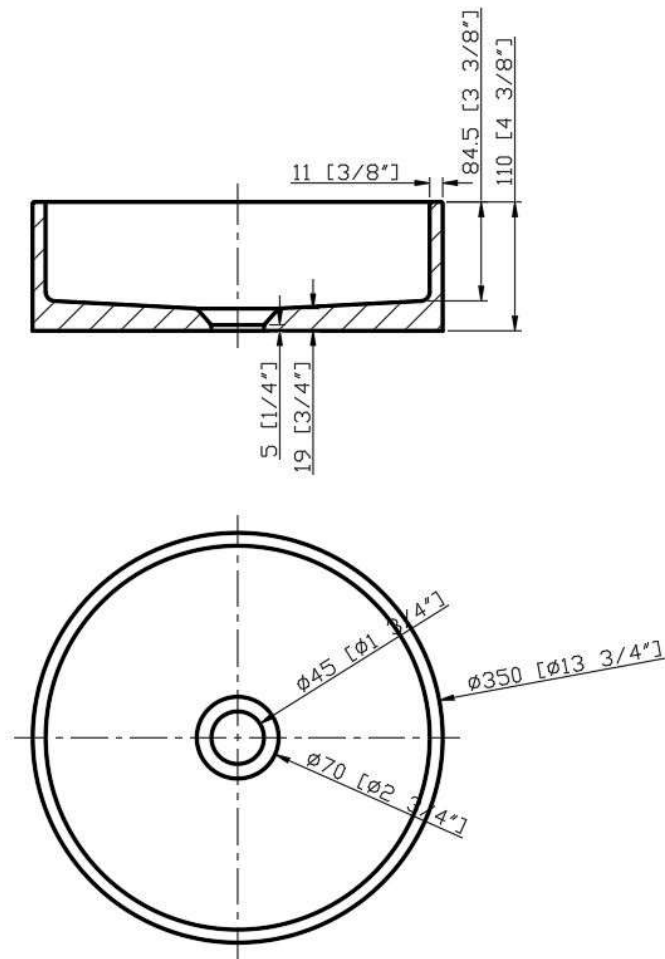

Dover Round Concrete Basin

Size: 350 x 350 x 110mm

SKU: UF-1057-WH

The Dover Round Concrete Basin brings an understated sense of luxury and visual interest to any Modern Australian bathroom.

Each piece comes with its own unique patina and personality. Please note that our Dover basins are created in batches to allow for a visual continuity. This is especially relevant should you decide to purchase and install two side by side. Overall, the Dover concrete basin makes for an ideal hero piece in any new bathroom project or renovation.

Available Finishes: Concrete (UF-1057-CC)

White (UF-1057-WH)

Material Concrete

Dimensions 350mm diameter x 110mm height

Drain Opening 45mm

Additional Features Matching pop-up waste included

Easy to clean design and finish

Warranty: Structure: 2 Years

Please refer to Warranty Guide for full Terms & Conditions

Dover Round Concrete Basin

Size: 350 x 350 x 110mm

UF-1057

Care Instructions:

Despite being a durable material, concrete has naturally occurring pores and streaks that add to the beautiful patina of the product over time. To best maintain your concrete basin please follow the below instructions.