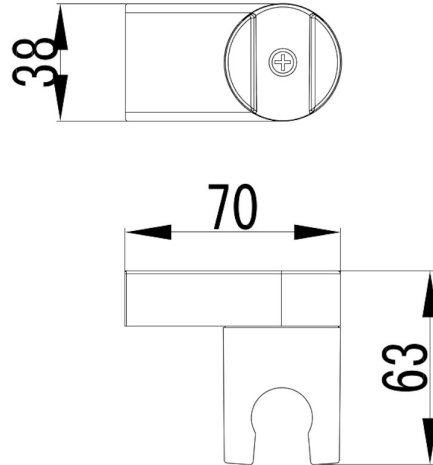

Shower Head Holder EM

The Ava Shower range has been designed for the modern Australian home. Crafted from solid brass, the Ava Shower Arms are an essential part of any new bathroom project.

Finishes: Chrome

Warranty: 7 Year Replacement Product or Parts
1 Year Finish (Chrome finish covered under standard Product or Parts Warranty)
Please refer to Warranty Guide for full terms & conditions

While we aim to ensure the specifications shown are correct at time of printing, Summer reserves the right to make modifications without prior notice. Always use the physical product measurements for mark-ups and roughing-in as the line drawing shown may differ from the actual product over time. All measurements are shown in millimetres. Colours may vary from image shown.