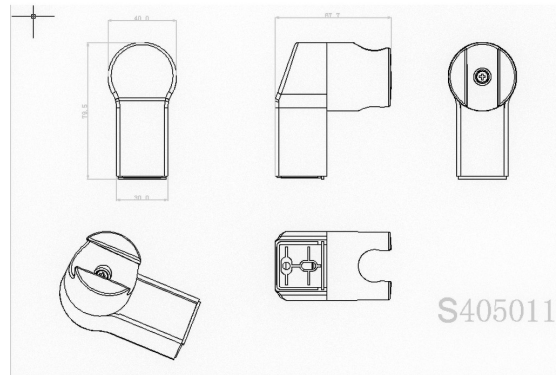

Shower Head Holder EN

The Ava Shower range has been designed for the modern Australian home. Crafted from solid brass, the Ava Shower Arms are an essential part of any new bathroom project.

Finishes: Chrome

Warranty: 7 Year Replacement Product or Parts
1 Year Finish (Chrome finish covered under standard Product or Parts Warranty)
Please refer to Warranty Guide for full terms & conditions

While we aim to ensure the specifications shown are correct at time of printing, Summer reserves the right to make modifications without prior notice. Always use the physical product measurements for mark-ups and roughing-in as the line drawing shown may differ from the actual product over time. All measurements are shown in millimetres. Colours may vary from image shown.