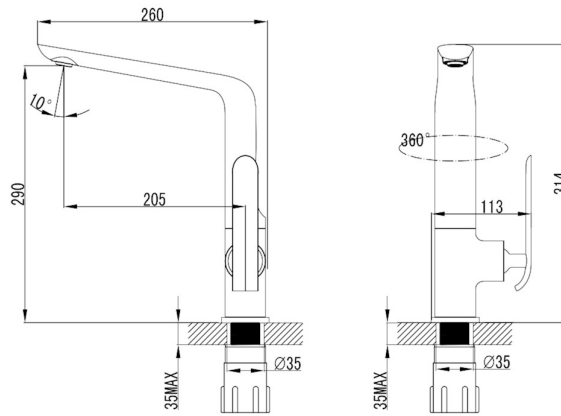

EVA Kitchen Mixer

EVA-BZ56375C

Our signature Eva range was created with a focus on both modern mindfulness and attention to detail. This series is characterised by its elegantly slender handle which echoes the form of its contoured body. The Eva Kitchen Mixer is the water efficient choice for any modern Australian home with its 6 Star WELS rating. Available in both all chrome and a chrome/white combo.

Finish: Chrome

Material: Solid Brass Construction

WELS Rating: 4 Star – 7.0 litres/min

Temperature: Maximum 80°C

Pressure: Maximum 500 kpa

Warranty: 15 Year Cartridge
7 Year Product or Parts
3 Year Finish (Chrome finish covered under standard Product or Parts Warranty)
Please refer to Warranty Guide for full terms & conditions

While we aim to ensure the specifications shown are correct at time of printing, Summer reserves the right to make modifications without prior notice. Always use the physical product measurements for mark-ups and roughing-in as the line drawing shown may differ from the actual product over time. All measurements are shown in millimetres. Colours may vary from image shown.