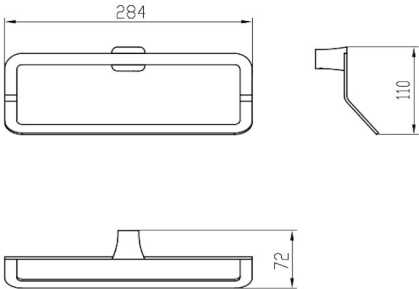

D0280170JW - Single Towel Rail (650mm White & Chrome)

D0280172JW - Double Towel Rail (650mm White & Chrome)

D0380170JW – Robe Hook (White & Chrome)

D0480171JW – Towel Ring (White & Chrome)

D0680170JW – Tissue Holder (White & Chrome)

D0780170JW - Soap Holder

EVA SERIES

Accessories

Our signature Eva accessories range was created with a focus on both modern mindfulness and attention to detail, and has been crafted with solid brass. This series is characterised by uniting elegantly slender railings with contoured bodies and handles.

While we aim to ensure the specifications shown are correct at time of printing, Summer reserves the right to make modifications without prior notice. Always use the physical product measurements for mark-ups and roughing-in as the line drawing shown may differ from the actual product over time. All measurements are shown in millimetres. Colours may vary from image shown.