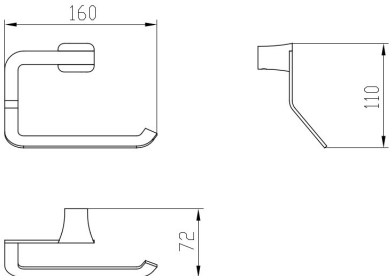

D0280170JW - Single Towel Rail (650mm White & Chrome)

D0280172JW - Double Towel Rail (650mm White & Chrome)

D0380170JW – Robe Hook (White & Chrome)

D0480171JW – Towel Ring (White & Chrome)

D0680170JW – Tissue Holder (White & Chrome)

D0780170JW - Soap Holder

EVA SERIES

Accessories

Our signature Eva accessories range was created with a focus on both modern mindfulness and attention to detail, and has been crafted with solid brass. This series is characterised by uniting elegantly slender railings with contoured bodies and handles.

While we aim to ensure the specifications shown are correct at time of printing, Summer reserves the right to make modifications without prior notice. Always use the physical product measurements for mark-ups and roughing-in as the line drawing shown may differ from the actual product over time. All measurements are shown in millimetres. Colours may vary from image shown.