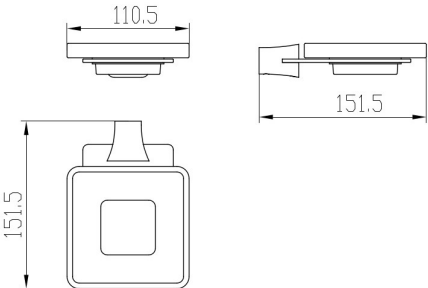

D0280170JW - Single Towel Rail (650mm White & Chrome)

D0280172JW - Double Towel Rail (650mm White & Chrome)

D0380170JW – Robe Hook (White & Chrome)

D0480171JW – Towel Ring (White & Chrome)

D0680170JW – Tissue Holder (White & Chrome)

D0780170JW - Soap Holder

EVA SERIES

Accessories

Our signature Eva accessories range was created with a focus on both modern mindfulness and attention to detail, and has been crafted with solid brass. This series is characterised by uniting elegantly slender railings with contoured bodies and handles.

While we aim to ensure the specifications shown are correct at time of printing, Summer reserves the right to make modifications without prior notice. Always use the physical product measurements for mark-ups and roughing-in as the line drawing shown may differ from the actual product over time. All measurements are shown in millimetres. Colours may vary from image shown.