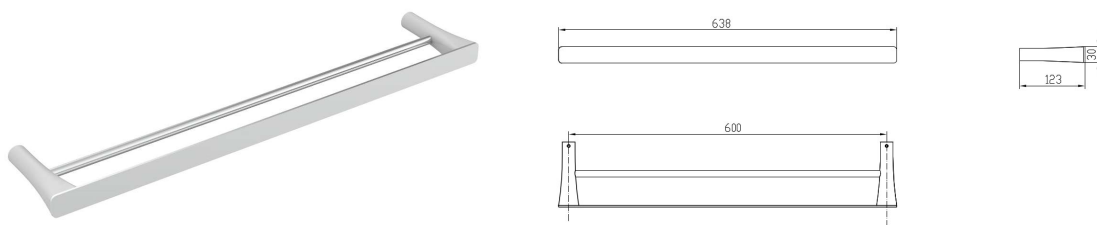

D0280170JW - Single Towel Rail (650mm White & Chrome)

D0280172JW - Double Towel Rail (650mm White & Chrome)

D0380170JW – Robe Hook (White & Chrome)

D0480171JW – Towel Ring (White & Chrome)

D0680170JW – Tissue Holder (White & Chrome)

D0780170JW - Soap Holder

EVA SERIES

Accessories

Our signature Eva accessories range was created with a focus on both modern mindfulness and attention to detail, and has been crafted with solid brass. This series is characterised by uniting elegantly slender railings with contoured bodies and handles.

While we aim to ensure the specifications shown are correct at time of printing, Summer reserves the right to make modifications without prior notice. Always use the physical product measurements for mark-ups and roughing-in as the line drawing shown may differ from the actual product over time. All measurements are shown in millimetres. Colours may vary from image shown.