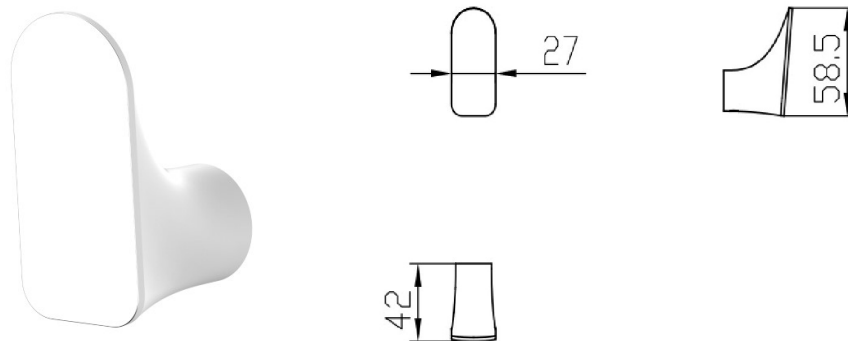

D0280170JW - Single Towel Rail (650mm White & Chrome)

D0280172JW - Double Towel Rail (650mm White & Chrome)

D0380170JW – Robe Hook (White & Chrome)

D0480171JW – Towel Ring (White & Chrome)

D0680170JW – Tissue Holder (White & Chrome)

D0780170JW - Soap Holder

EVA SERIES

Accessories

Our signature Eva accessories range was created with a focus on both modern mindfulness and attention to detail, and has been crafted with solid brass. This series is characterised by uniting elegantly slender railings with contoured bodies and handles.