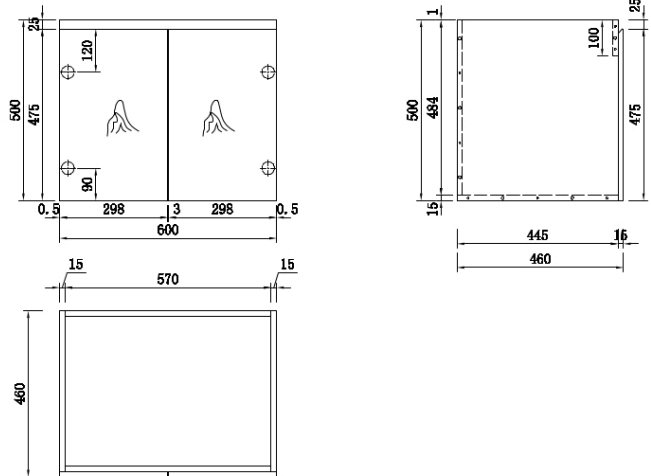

Expression Wall Hung Vanity

Light Oak 600mm

NGB-WHV600 WOOD

The Expression Wall Hung Vanity Wood Grain Cabinet is a natural addition to any modern Australian bathroom featuring a double door cabinet and generous under sink storage space. The wall hung design adds the illusion of space and lightness, whilst its generous storage keeps your bathroom organised.

Dimensions 600 x 500 x 460mm

Material MDF Board

Finish Wood grain

Available Sizes 750mm, 600mm

Warranty: 7 Years of domestic use (door alignment not included)
12 months commercial use

Please refer to Warranty Guide for full Terms & Conditions.