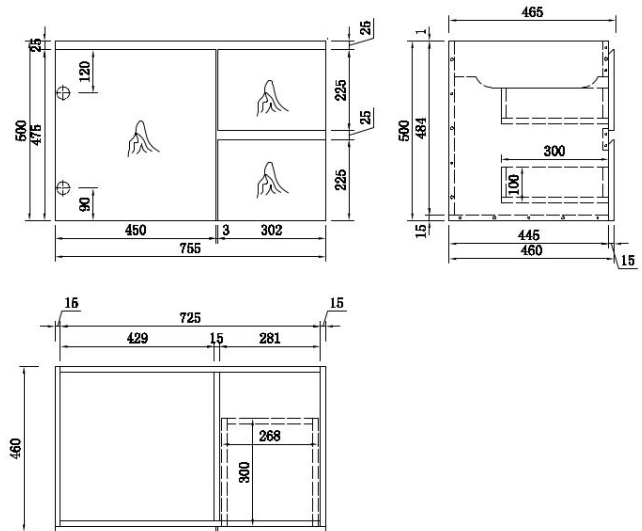

Expression Wall Hung Vanity

Wood 750mm

NGB-WHV750 WOOD

The Expression Wall Hung Vanity Wood Grain Cabinet is a natural addition to any modern Australian bathroom featuring two pull out drawers and a large under sink cabinet space. The wall hung design adds the illusion of space and lightness, whilst its generous storage keeps your bathroom organised.

Dimensions 755 x 500 x 460mm

Material MDF Board

Finish Wood grain

Available Sizes 750mm, 600mm

Warranty: 7 Years of domestic use (door alignment not included)
12 months commercial use

Please refer to Warranty Guide for full Terms & Conditions.