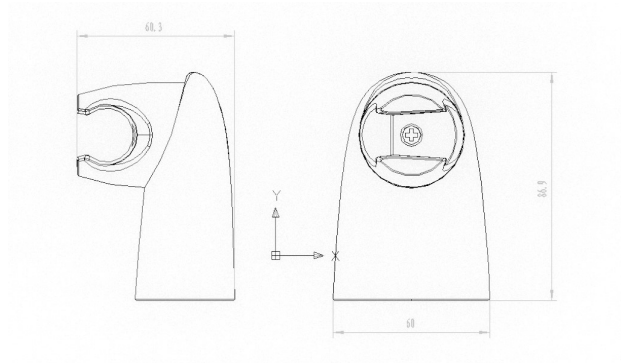

Shower Head Holder GM

The Ava Shower range has been designed for the modern Australian home. Crafted from solid brass, the Ava Shower Arms are an essential part of any new bathroom project.

Finishes: Chrome

Warranty: 7 Year Replacement Product or Parts
1 Year Finish (Chrome finish covered under standard Product or Parts Warranty)
Please refer to Warranty Guide for full terms & conditions

While we aim to ensure the specifications shown are correct at time of printing, Summer reserves the right to make modifications without prior notice. Always use the physical product measurements for mark-ups and roughing-in as the line drawing shown may differ from the actual product over time. All measurements are shown in millimetres. Colours may vary from image shown.