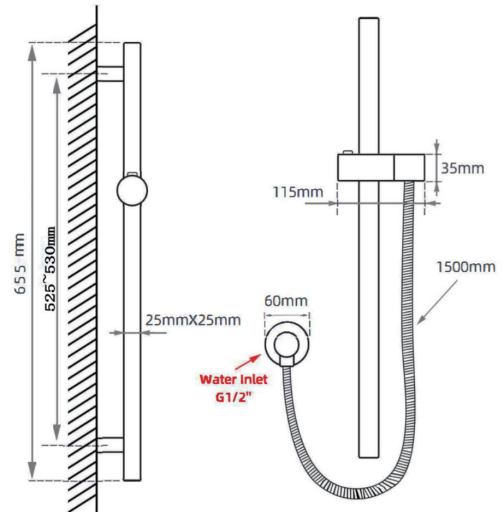

Round Shower Rail

SKU: GM2147-1.SH

www.aquaperla.com.au

SPECIFICATION

Finish:	Gun Metal Grey
Material:	Brass
Dimension:	525mmL x 115mmW
Pressure Rating:	AS/NZS 3500.1-2003 (Clause 3.3.4) specifies 500kPa maximum water supply pressure at any outlet within a building for new installations.
Temperature Rating:	Maximum hot temperature 80°C Minimum 5°C
Water Rating:	3 Star, 9.0 L / min

Disclaimer: Products in this specification manual must by regulation, be installed by licensed and registered trade people. The manufacturer/ distributor reserves the right to vary specifications or delete models from their range without prior notification. Dimensions are nominal measurements only. Dimensions and set-outs listed are correct at time of publication however the manufacturer/ distributor takes no responsibility for printing errors.