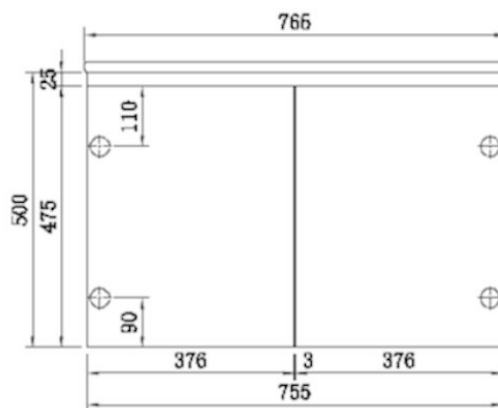

Gwen Wall Hung Vanity

Gloss White 750mm

NGB-WHV-750 WHITE

The Gwen Wall Hung Vanity is modern and incredibly versatile. This vanity features a two-door cabinet. Its sleek gloss finish allows for easy cleaning while the wall hung design adds the illusion of space and lightness, whilst its generous storage keeps your bathroom organised. *Also available with drawers – See Gwen Wall Hung Vanity with Drawers.*

Gwen Wall Hung Vanity – Gloss White

Dimensions	755 x 500 x 460mm
Material	MDF Board
Finish	White gloss
Available Sizes	600mm, 750mm

Warranty: 7 Years of domestic use (door alignment not included)
12 months commercial use