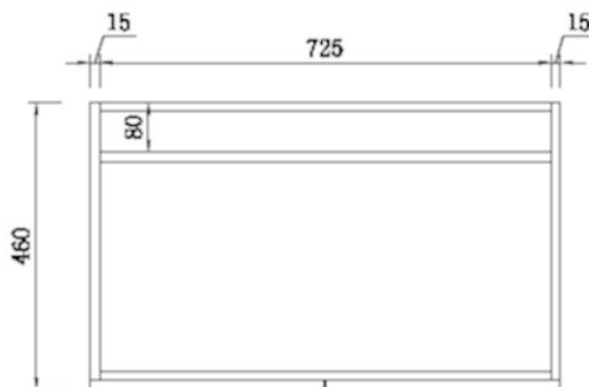

Gwen Wall Hung Vanity

Gloss White 750mm

NGB-WHV-750 WHITE

The Gwen Wall Hung Vanity is modern and incredibly versatile. This vanity features a two-door cabinet. Its sleek gloss finish allows for easy cleaning while the wall hung design adds the illusion of space and lightness, whilst its generous storage keeps your bathroom organised. *Also available with drawers – See Gwen Wall Hung Vanity with Drawers.*

Gwen Wall Hung Vanity – Gloss White

Dimensions	755 x 500 x 460mm
Material	MDF Board
Finish	White gloss
Available Sizes	600mm, 750mm

Warranty: 7 Years of domestic use (door alignment not included)
12 months commercial use