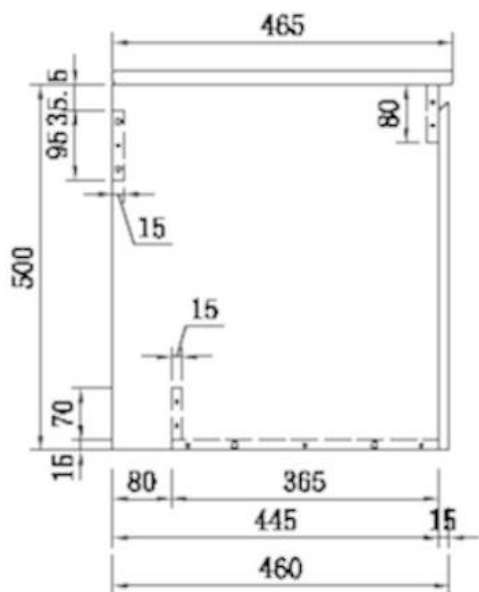

Gwen Wall Hung Vanity

Gloss White 750mm

NGB-WHV-750 WHITE

The Gwen Wall Hung Vanity is modern and incredibly versatile. This vanity features a two-door cabinet. Its sleek gloss finish allows for easy cleaning while the wall hung design adds the illusion of space and lightness, whilst its generous storage keeps your bathroom organised. *Also available with drawers – See Gwen Wall Hung Vanity with Drawers.*

Gwen Wall Hung Vanity – Gloss White

Dimensions	755 x 500 x 460mm
Material	MDF Board
Finish	White gloss
Available Sizes	600mm, 750mm

Warranty: 7 Years of domestic use (door alignment not included)
12 months commercial use