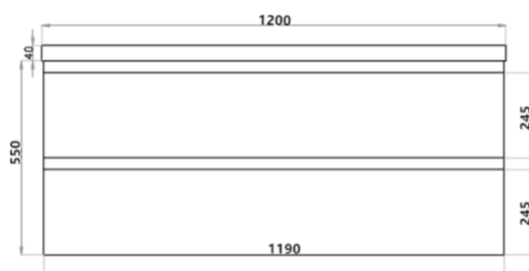

## Gwen Wall Hung Vanity - Drawers

Gloss White 1200mm

NGB-WHV-1200DR WHITE

The Gwen Wall Hung Vanity is modern and incredibly versatile. This vanity features two spacious drawers. Its sleek gloss finish allows for easy cleaning while the wall hung design adds the illusion of space and lightness. *Also available with cabinet doors – See Gwen Wall Hung Vanity with Doors.*

# Gwen Wall Hung Vanity – Gloss White

Dimensions	1190 x 550 x 450mm
Material	MDF Board
Finish	White gloss
Available Sizes	600, 750, 900 and 1200mm

**Warranty:** 7 Years of domestic use (door alignment not included)  
12 months commercial use