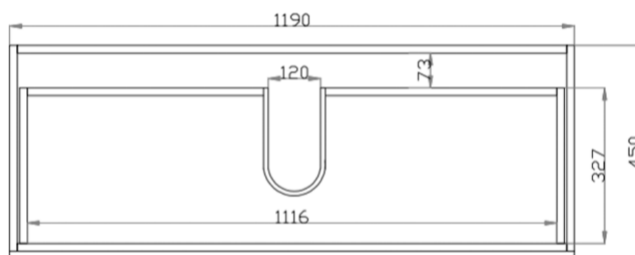

## Gwen Wall Hung Vanity - Drawers

Gloss White 1200mm

NGB-WHV-1200DR WHITE

The Gwen Wall Hung Vanity is modern and incredibly versatile. This vanity features two spacious drawers. Its sleek gloss finish allows for easy cleaning while the wall hung design adds the illusion of space and lightness. *Also available with cabinet doors – See Gwen Wall Hung Vanity with Doors.*

# Gwen Wall Hung Vanity – Gloss White

Dimensions	1190 x 550 x 450mm
Material	MDF Board
Finish	White gloss
Available Sizes	600, 750, 900 and 1200mm

**Warranty:** 7 Years of domestic use (door alignment not included)  
12 months commercial use