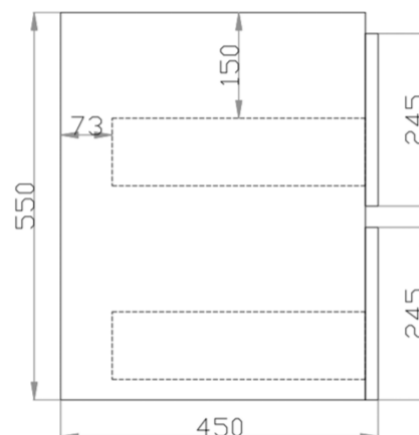

## Gwen Wall Hung Vanity - Drawers

Gloss White 1200mm

NGB-WHV-1200DR WHITE

The Gwen Wall Hung Vanity is modern and incredibly versatile. This vanity features two spacious drawers. Its sleek gloss finish allows for easy cleaning while the wall hung design adds the illusion of space and lightness. *Also available with cabinet doors – See Gwen Wall Hung Vanity with Doors.*

# Gwen Wall Hung Vanity – Gloss White

Dimensions	1190 x 550 x 450mm
Material	MDF Board
Finish	White gloss
Available Sizes	600, 750, 900 and 1200mm

**Warranty:** 7 Years of domestic use (door alignment not included)  
12 months commercial use