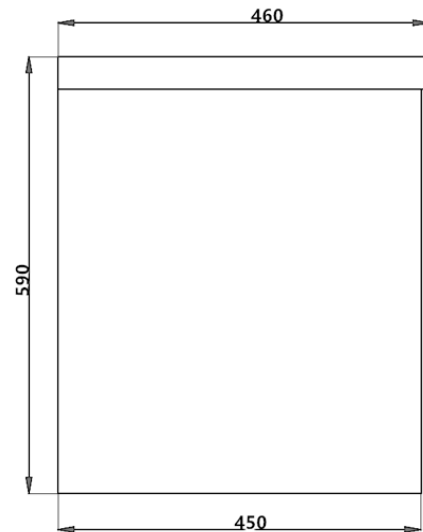

Gwen Wall Hung Vanity - Drawers
Gloss White 600mm
NGB-WHV-600DR WHITE

The Gwen Wall Hung Vanity is modern and incredibly versatile. This vanity features two spacious drawers. Its sleek gloss finish allows for easy cleaning while the wall hung design adds the illusion of space and lightness. *Also available with cabinet doors – See Gwen Wall Hung Vanity with Doors.*

Gwen Wall Hung Vanity – Gloss White

Dimensions	600 x 550 x 450mm
Material	MDF Board
Finish	White gloss
Available Sizes	600, 750, 900 and 1200mm

Warranty: 7 Years of domestic use (door alignment not included)
12 months commercial use