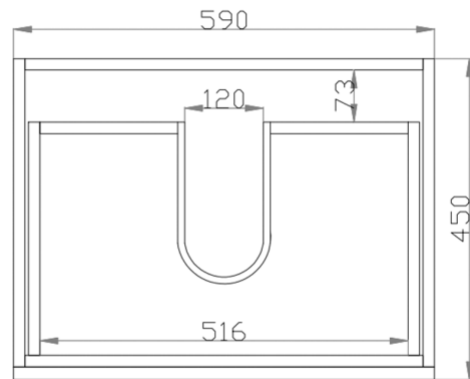

Gwen Wall Hung Vanity - Drawers
Gloss White 600mm
NGB-WHV-600DR WHITE

The Gwen Wall Hung Vanity is modern and incredibly versatile. This vanity features two spacious drawers. Its sleek gloss finish allows for easy cleaning while the wall hung design adds the illusion of space and lightness. *Also available with cabinet doors – See Gwen Wall Hung Vanity with Doors.*

Gwen Wall Hung Vanity – Gloss White

Dimensions	600 x 550 x 450mm
Material	MDF Board
Finish	White gloss
Available Sizes	600, 750, 900 and 1200mm

Warranty: 7 Years of domestic use (door alignment not included)
12 months commercial use