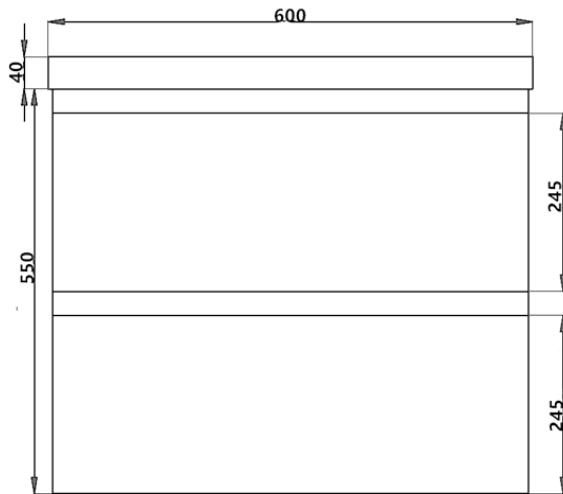

Gwen Wall Hung Vanity - Drawers
Gloss White 600mm
NGB-WHV-600DR WHITE

The Gwen Wall Hung Vanity is modern and incredibly versatile. This vanity features two spacious drawers. Its sleek gloss finish allows for easy cleaning while the wall hung design adds the illusion of space and lightness. *Also available with cabinet doors – See Gwen Wall Hung Vanity with Doors.*

Gwen Wall Hung Vanity – Gloss White

Dimensions	600 x 550 x 450mm
Material	MDF Board
Finish	White gloss
Available Sizes	600, 750, 900 and 1200mm

Warranty: 7 Years of domestic use (door alignment not included)
12 months commercial use