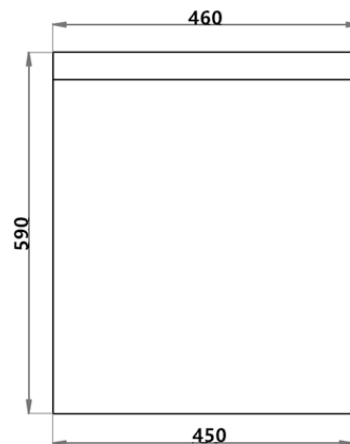

Gwen Wall Hung Vanity - Drawers

Gloss White 750mm

NGB-WHV-750DR WHITE

The Gwen Wall Hung Vanity is modern and incredibly versatile. This vanity features two spacious drawers. Its sleek gloss finish allows for easy cleaning while the wall hung design adds the illusion of space and lightness. *Also available with cabinet doors – See Gwen Wall Hung Vanity with Doors.*

Gwen Wall Hung Vanity – Gloss White

Dimensions	740 x 550 x 450mm
Material	MDF Board
Finish	White gloss
Available Sizes	600, 750, 900 and 1200mm

Warranty: 7 Years of domestic use (door alignment not included)
12 months commercial use