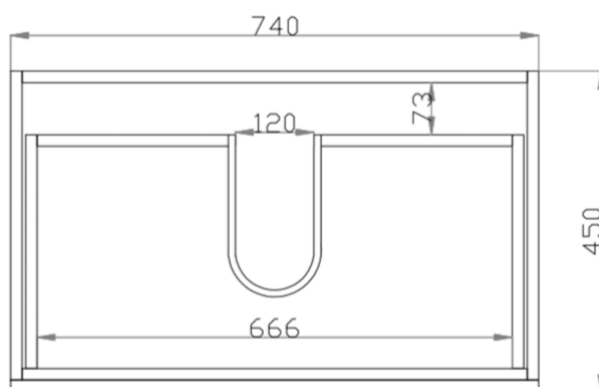

Gwen Wall Hung Vanity - Drawers

Gloss White 750mm

NGB-WHV-750DR WHITE

The Gwen Wall Hung Vanity is modern and incredibly versatile. This vanity features two spacious drawers. Its sleek gloss finish allows for easy cleaning while the wall hung design adds the illusion of space and lightness. *Also available with cabinet doors – See Gwen Wall Hung Vanity with Doors.*

Gwen Wall Hung Vanity – Gloss White

Dimensions	740 x 550 x 450mm
Material	MDF Board
Finish	White gloss
Available Sizes	600, 750, 900 and 1200mm

Warranty: 7 Years of domestic use (door alignment not included)
12 months commercial use