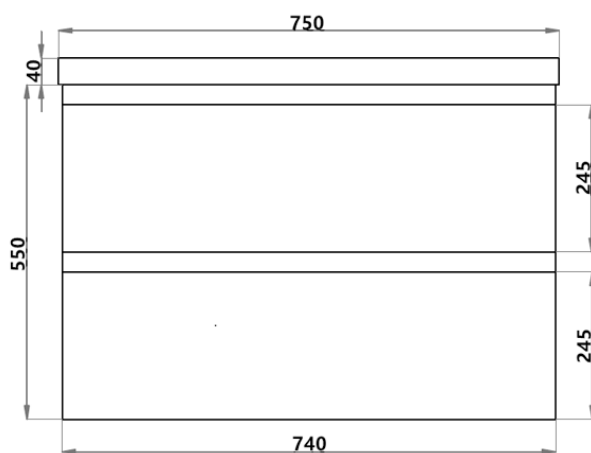

Gwen Wall Hung Vanity - Drawers

Gloss White 750mm

NGB-WHV-750DR WHITE

The Gwen Wall Hung Vanity is modern and incredibly versatile. This vanity features two spacious drawers. Its sleek gloss finish allows for easy cleaning while the wall hung design adds the illusion of space and lightness. *Also available with cabinet doors – See Gwen Wall Hung Vanity with Doors.*

Gwen Wall Hung Vanity – Gloss White

Dimensions	740 x 550 x 450mm
Material	MDF Board
Finish	White gloss
Available Sizes	600, 750, 900 and 1200mm

Warranty: 7 Years of domestic use (door alignment not included)
12 months commercial use