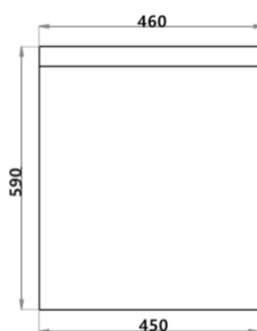

Gwen Wall Hung Vanity - Drawers

Gloss White 900mm

NGB-WHV-900DR WHITE

The Gwen Wall Hung Vanity is modern and incredibly versatile. This vanity features two spacious drawers. Its sleek gloss finish allows for easy cleaning while the wall hung design adds the illusion of space and lightness. *Also available with cabinet doors – See Gwen Wall Hung Vanity with Doors.*

Gwen Wall Hung Vanity – Gloss White

Dimensions

890 x 550 x 450mm

| | |
|-----------------|--------------------------|
| Material | MDF Board |
| Finish | White gloss |
| Available Sizes | 600, 750, 900 and 1200mm |