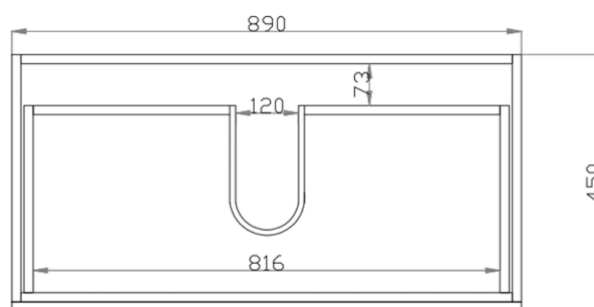

Gwen Wall Hung Vanity - Drawers

Gloss White 900mm

NGB-WHV-900DR WHITE

The Gwen Wall Hung Vanity is modern and incredibly versatile. This vanity features two spacious drawers. Its sleek gloss finish allows for easy cleaning while the wall hung design adds the illusion of space and lightness. *Also available with cabinet doors – See Gwen Wall Hung Vanity with Doors.*

Gwen Wall Hung Vanity – Gloss White

Dimensions

890 x 550 x 450mm

| | |
|-----------------|--------------------------|
| Material | MDF Board |
| Finish | White gloss |
| Available Sizes | 600, 750, 900 and 1200mm |