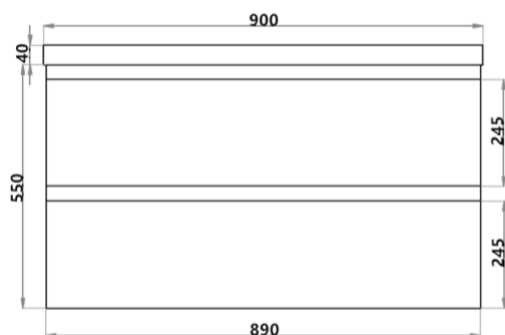

Gwen Wall Hung Vanity - Drawers

Gloss White 900mm

NGB-WHV-900DR WHITE

The Gwen Wall Hung Vanity is modern and incredibly versatile. This vanity features two spacious drawers. Its sleek gloss finish allows for easy cleaning while the wall hung design adds the illusion of space and lightness. *Also available with cabinet doors – See Gwen Wall Hung Vanity with Doors.*

Gwen Wall Hung Vanity – Gloss White

Dimensions

890 x 550 x 450mm

| | |
|-----------------|--------------------------|
| Material | MDF Board |
| Finish | White gloss |
| Available Sizes | 600, 750, 900 and 1200mm |