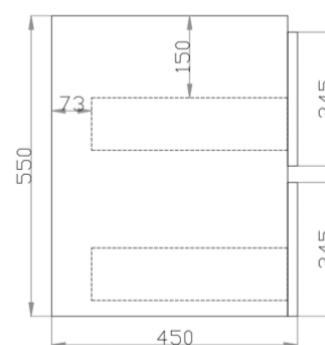

Gwen Wall Hung Vanity - Drawers

Gloss White 900mm

NGB-WHV-900DR WHITE

The Gwen Wall Hung Vanity is modern and incredibly versatile. This vanity features two spacious drawers. Its sleek gloss finish allows for easy cleaning while the wall hung design adds the illusion of space and lightness. *Also available with cabinet doors – See Gwen Wall Hung Vanity with Doors.*

Gwen Wall Hung Vanity – Gloss White

Dimensions

890 x 550 x 450mm

| | |
|-----------------|--------------------------|
| Material | MDF Board |
| Finish | White gloss |
| Available Sizes | 600, 750, 900 and 1200mm |