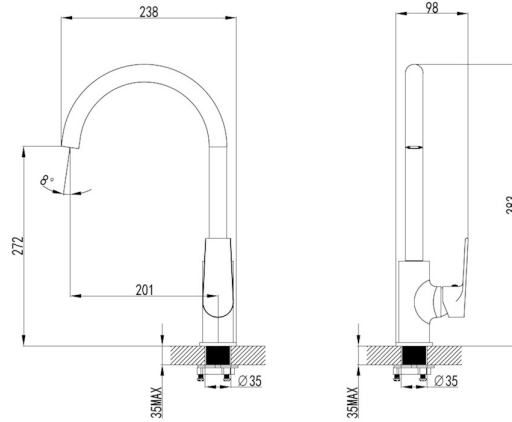

# HALE Kitchen Mixer

HALE-WBK56G13C

Our Hale tapware series features the pairing of a classic rounded body with a distinctly squared handle and spout. This gentle design juxtaposition provides interest to any modern kitchen or laundry. The Hale Kitchen Sink Mixer features a satisfyingly slim yet sturdy handle. Available in Chrome and Black.

Finishes: Chrome (HALE-WBK56G13C)  
Black (HALE-WBK56G13DH)

Material Solid Brass Construction

WELS Rating 5 Star – 5.0 litres/min

Temperature Maximum 80°C

Pressure Maximum 500 kpa

**Warranty:** 15 Year Cartridge  
7 Year Product or Parts  
3 Year Finish (Chrome finish covered under standard Product or Parts Warranty)  
*Please refer to Warranty Guide for full terms & conditions*

While we aim to ensure the specifications shown are correct at time of printing, Summer reserves the right to make modifications without prior notice. Always use the physical product measurements for mark-ups and roughing-in as the line drawing shown may differ from the actual product over time. All measurements are shown in millimetres. Colours may vary from image shown.