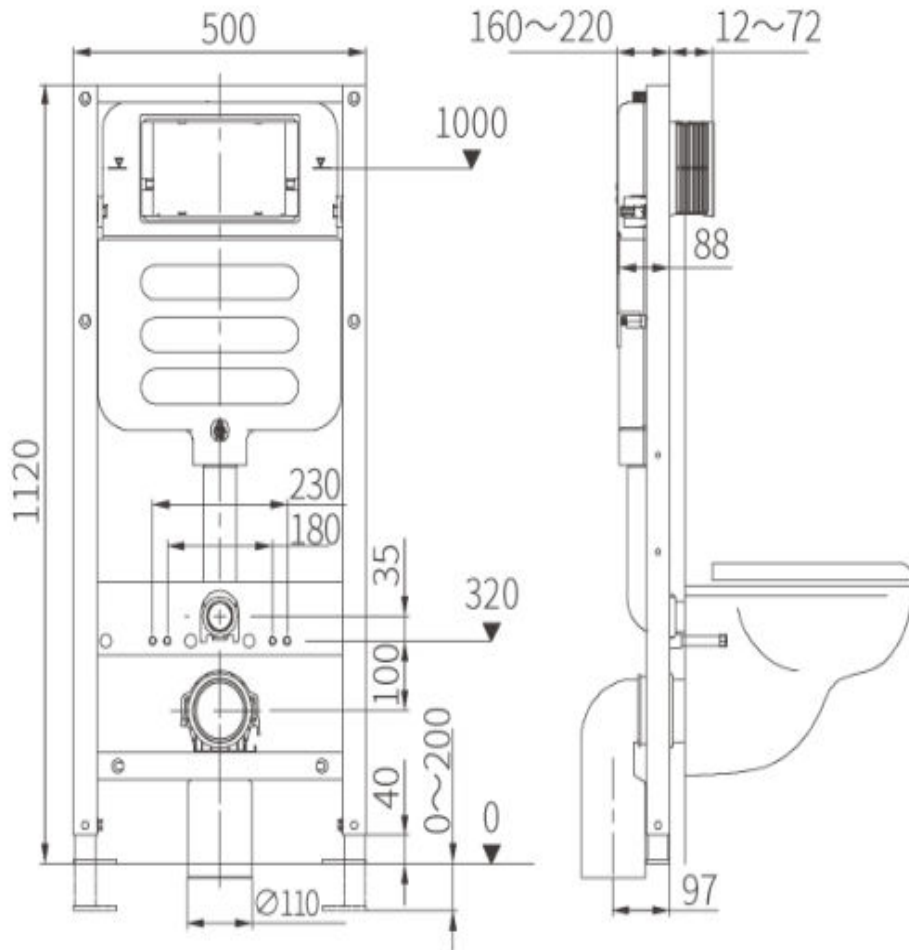

Warranty:

7 Years for replacement product

1 Year for parts and labour

Please refer to Warranty Guide for full Terms & Conditions.