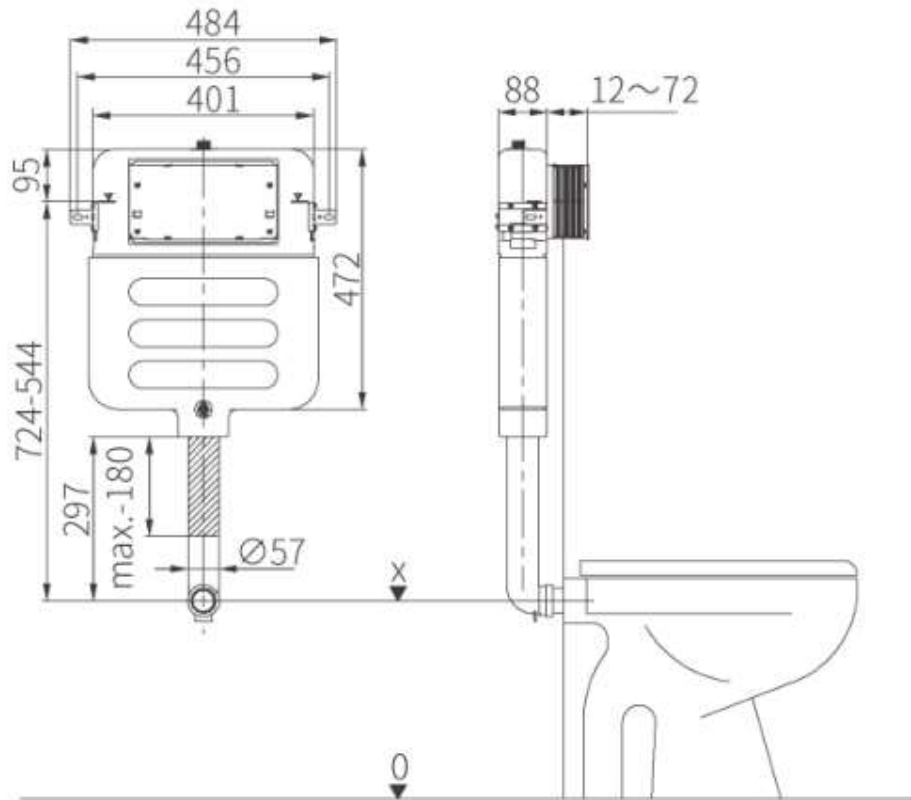

In Wall Cistern

HDP-ET336

Product Code	HDP-ET336
WELS	4 Star 3.3L/Flush
Colour	Gloss White
Seat	Soft Close
Rim Configuration	Rimless
Bowl Configuration	Universal Trap for S or P Trap Installations
Water Inlet	Top and Bottom Inlet
Inlet Valve	Suitable for Dynamic Flow Pressures of 30 KPA to 1000 KPA.
Material	Vitreous China

In Wall Cistern

HDP-ET336

Warranty:

7 Years for replacement product

1 Year for parts and labour

Please refer to Warranty Guide for full Terms & Conditions.