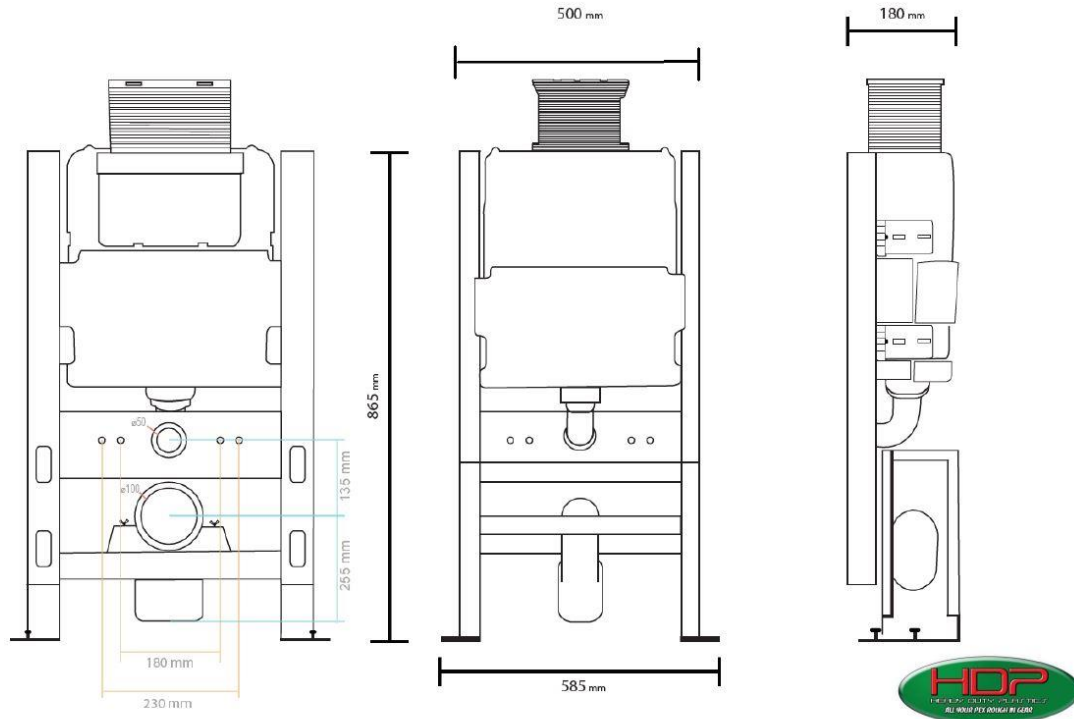

Wall Hung Cistern & Frame

HDP-T201-A01

Product Code	HDP-T201-A01
WELS	4 Star 3.3L/Flush
Colour	Gloss White
Seat	Soft Close
Rim Configuration	Rimless
Bowl Configuration	Universal Trap for S or P Trap Installations
Water Inlet	Top and Bottom Inlet
Inlet Valve	Suitable for Dynamic Flow Pressures of 30 KPA to 1000 KPA.
Material	Vitreous China

Wall Hung Cistern & Frame

HDP-T201-A01

HDP WALL HUNG TOILET – CISTERN & FRAME Model: HDP-T201-A01

Warranty:

7 Years for replacement product

1 Year for parts and labour

Please refer to Warranty Guide for full Terms & Conditions.
