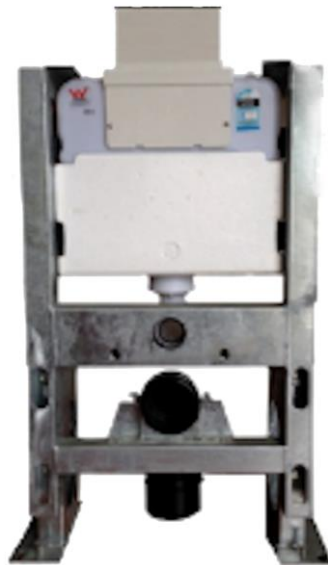

Wall Hung Cistern & Frame

HDP-T201-A01

Product Code	HDP-T201-A01
WELS	4 Star 3.3L/Flush
Colour	Gloss White
Seat	Soft Close
Rim Configuration	Rimless
Bowl Configuration	Universal Trap for S or P Trap Installations
Water Inlet	Top and Bottom Inlet
Inlet Valve	Suitable for Dynamic Flow Pressures of 30 KPA to 1000 KPA.
Material	Vitreous China

Wall Hung Cistern & Frame

HDP-T201-A01

HDP WALL HUNG TOILET – CISTERN & FRAME Model: HDP-T201-A01

Warranty:

7 Years for replacement product

1 Year for parts and labour

Please refer to Warranty Guide for full Terms & Conditions.
