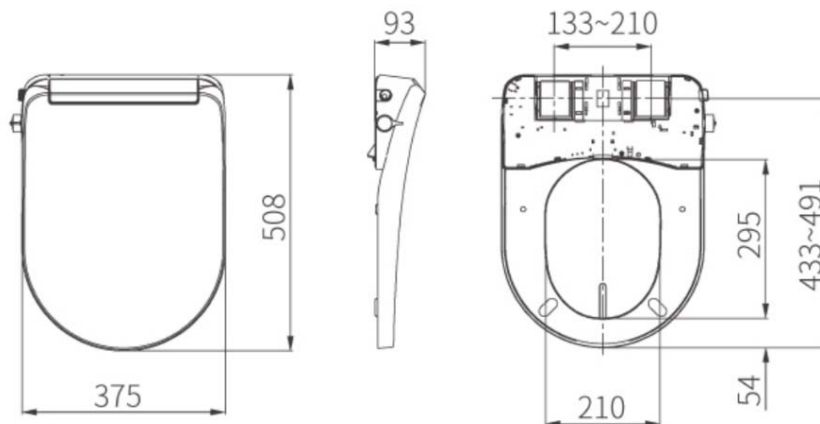

Smart Bidet Toilet Seat

HDP-TE003-122

Smart Bidet Toilet Seat

Product Code HDP-TE033-122

Features

- Multiple wash functions
- Adjustable water and seat temperature (3 level)
- Warm air dry function 3 level adjustable
- Adjustable seat temperature
- Self-cleaning and antibacterial nozzle
- Remote controlled
- WaterMark certified – Licence Number: WM 030088

Pan Options

Compatible with:

- Anita Floor Pan (PAN-6013B)
- Zuni Wall Hung Pan (PAN-6013P)
- Casa Back to Wall Close Coupled Toilet (CCT)

Warranty:

1 Year Manufacturer's Warranty

Please refer to Warranty Guide for full Terms & Conditions.