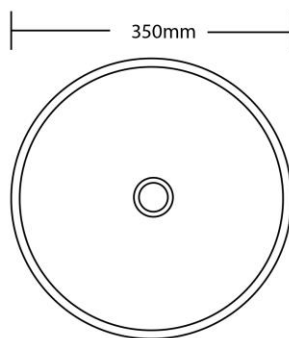

Zen Stainless-Steel Round Counter Top Basin

Size: 350MM

Colour: Copper

LUX-SMT-Y347A1-CP

Our range of Zen Basins are crafted from a single piece of top-grade stainless steel to create a structure that is both aesthetic and durable. Bold yet timeless in form, it makes for the perfect basin in any design forward home.

Available Finishes: Gunmetal (LUX-SMT-Y347A1-GM)
Copper (LUX-SMT-Y347A1-CP)

Material Premium Grade 304 Stainless Steel

Dimensions 350 x 350 x 110mm

Plug & Waste Matching pop-up waste included

Additional Features Easy to clean design and finish