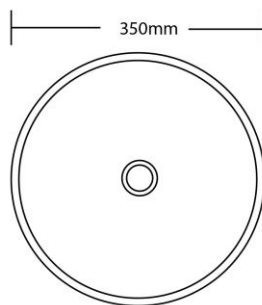

# Zen Stainless-Steel Round Counter Top Basin

Size: 350MM

Colour: Gunmetal

LUX-SMT-Y347A1-GM

Our range of Zen Basins are crafted from a single piece of top-grade stainless steel to create a structure that is both aesthetic and durable. Bold yet timeless in form, it makes for the perfect basin in any design forward home.

Available Finishes: Gunmetal (LUX-SMT-Y347A1-GM)  
Copper (LUX-SMT-Y347A1-CP)

Material Premium Grade 304 Stainless Steel

Dimensions 350 x 350 x 110mm

Plug & Waste Matching pop-up waste included

Additional Features Easy to clean design and finish