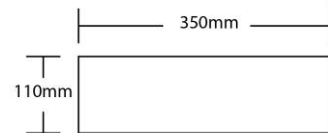

# Zen Stainless-Steel Round Counter Top Basin

Size: 350MM

Colour: Gunmetal

LUX-SMT-Y347A1-GM

Our range of Zen Basins are crafted from a single piece of top-grade stainless steel to create a structure that is both aesthetic and durable. Bold yet timeless in form, it makes for the perfect basin in any design forward home.

Available Finishes: Gunmetal (LUX-SMT-Y347A1-GM)  
Copper (LUX-SMT-Y347A1-CP)

Material Premium Grade 304 Stainless Steel

Dimensions 350 x 350 x 110mm

Plug & Waste Matching pop-up waste included

Additional Features Easy to clean design and finish