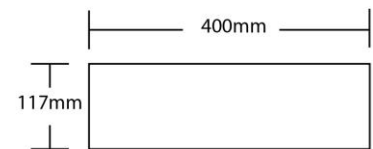

Zen Stainless-Steel Round Counter Top Basin

Size: 400MM

Colour: Copper

LUX-SSUR400A1-CP

Our range of Zen Basins are crafted from a single piece of top-grade stainless steel to create a structure that is both aesthetic and durable. Bold yet timeless in form, it makes for the perfect basin in any design forward home.

| | |
|---------------------|--|
| Available Finishes: | Gunmetal (LUX-SSUR400A1-GM) Copper (LUX-SSUR400A1-CP) |
| Material | Premium Grade 304 Stainless Steel |
| Dimensions | 400 x 400 x 117mm |
| Plug & Waste | Matching pop-up waste included |
| Additional Features | Easy to clean design and finish |
| Warranty: | Structure: 15 Years <i>Please refer to Warranty Guide for full Terms & Conditions</i> |