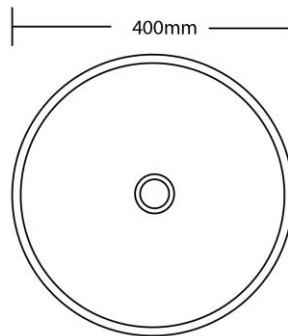

Zen Stainless-Steel Round Counter Top Basin

Size: 400MM

Colour: Copper

LUX-SSUR400A1-CP

Our range of Zen Basins are crafted from a single piece of top-grade stainless steel to create a structure that is both aesthetic and durable. Bold yet timeless in form, it makes for the perfect basin in any design forward home.

| | |
|---------------------|--|
| Available Finishes: | Gunmetal (LUX-SSUR400A1-GM) Copper (LUX-SSUR400A1-CP) |
| Material | Premium Grade 304 Stainless Steel |
| Dimensions | 400 x 400 x 117mm |
| Plug & Waste | Matching pop-up waste included |
| Additional Features | Easy to clean design and finish |
| Warranty: | Structure: 15 Years <i>Please refer to Warranty Guide for full Terms & Conditions</i> |