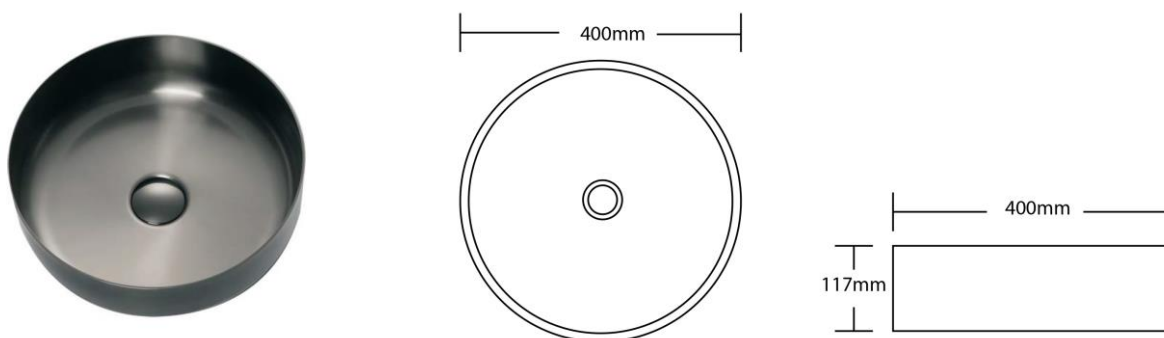

Zen Stainless-Steel Round Counter Top Basin

Size: 400MM

Colour: Gunmetal

LUX-SSUR400A1-GM

Our range of Zen Basins are crafted from a single piece of top-grade stainless steel to create a structure that is both aesthetic and durable. Bold yet timeless in form, it makes for the perfect basin in any design forward home.

Available Finishes:	Gunmetal (LUX-SSUR400A1-GM) Copper (LUX-SSUR400A1-CP)
Material	Premium Grade 304 Stainless Steel
Dimensions	400 x 400 x 117mm
Plug & Waste	Matching pop-up waste included
Additional Features	Easy to clean design and finish
Warranty:	Structure: 15 Years <i>Please refer to Warranty Guide for full Terms & Conditions</i>