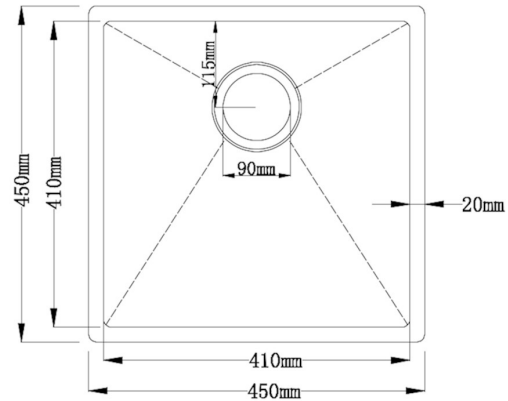

Zen Single Kitchen Sink

450 x 450mm

LUX-SSUR4545A1-GM

Crafted from a single sheet of high-grade stainless steel, our Zen Kitchen Sinks are a reliable and timeless addition to any kitchen. Undermount for an especially flawless finish!

Available Finishes:	Stainless Steel (SSS-45) Gunmetal (LUX-SSUR4545A1-GM)
Material	Premium Grade 304 Stainless Steel
Dimensions	450mm length x 450mm width x 205mm depth (1.2mm thickness)
Bowl Size	410 x 410 x 200mm / 34L
Waste Outlet	90mm
Features	Suitable for Insert, Undermount or Flushmount application Handmade stainless steel sink Single Bowl Centre rear waste Sound deadening pads Bowl insulation - condensation prevention coating Supplied with fasteners and cut out template
Warranty:	25 Years (Colour Finish - 3 Years) <i>Please refer to Warranty Guide for full terms & conditions</i>