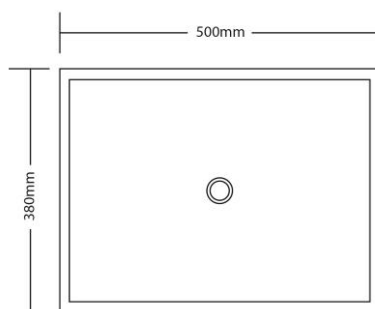

Zen Stainless-Steel Rectangle Counter Top Basin

Size: 500MM

LUX-SSUR5038A1 - CP

NOTE: Gunmetal colour shown

Our range of Zen Basins are crafted from a single piece of top-grade stainless steel to create a structure that is both aesthetic and durable. Bold yet timeless in form, it makes for the perfect basin in any design forward home.

Available Finishes:	Copper (LUX-SSUR5038A1-CP) Gunmetal (LUX-SSUR5038A1-GM)
Material	Premium Grade 304 Stainless Steel
Dimensions	500 x 380 x 100mm
Plug & Waste	Matching pop-up waste included
Additional Features	Easy to clean design and finish
Warranty:	Structure: 15 Years <i>Please refer to Warranty Guide for full Terms & Conditions</i>