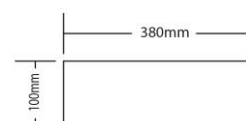

Zen Stainless-Steel Rectangle Counter Top Basin

Size: 500MM

LUX-SSUR5038A1 - CP

NOTE: Gunmetal colour shown

Our range of Zen Basins are crafted from a single piece of top-grade stainless steel to create a structure that is both aesthetic and durable. Bold yet timeless in form, it makes for the perfect basin in any design forward home.

Available Finishes:	Copper (LUX-SSUR5038A1-CP) Gunmetal (LUX-SSUR5038A1-GM)
Material	Premium Grade 304 Stainless Steel
Dimensions	500 x 380 x 100mm
Plug & Waste	Matching pop-up waste included
Additional Features	Easy to clean design and finish
Warranty:	Structure: 15 Years <i>Please refer to Warranty Guide for full Terms & Conditions</i>