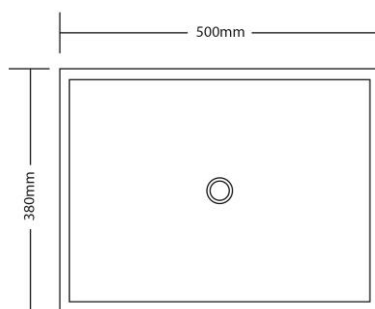

Zen Stainless-Steel Rectangle Counter Top Basin

Size: 500MM

LUX-SSUR5038A1 -GM

Our range of Zen Basins are crafted from a single piece of top-grade stainless steel to create a structure that is both aesthetic and durable. Bold yet timeless in form, it makes for the perfect basin in any design forward home.

Available Finishes: Copper (LUX-SSUR5038A1-CP)
Gunmetal (LUX-SSUR5038A1-GM)

Material Premium Grade 304 Stainless Steel

Dimensions 500 x 380 x 100mm

Plug & Waste Matching pop-up waste included

Additional Features Easy to clean design and finish