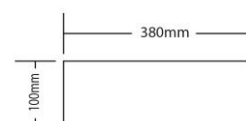

Zen Stainless-Steel Rectangle Counter Top Basin

Size: 500MM

LUX-SSUR5038A1 -GM

Our range of Zen Basins are crafted from a single piece of top-grade stainless steel to create a structure that is both aesthetic and durable. Bold yet timeless in form, it makes for the perfect basin in any design forward home.

Available Finishes: Copper (LUX-SSUR5038A1-CP)
Gunmetal (LUX-SSUR5038A1-GM)

Material Premium Grade 304 Stainless Steel

Dimensions 500 x 380 x 100mm

Plug & Waste Matching pop-up waste included

Additional Features Easy to clean design and finish