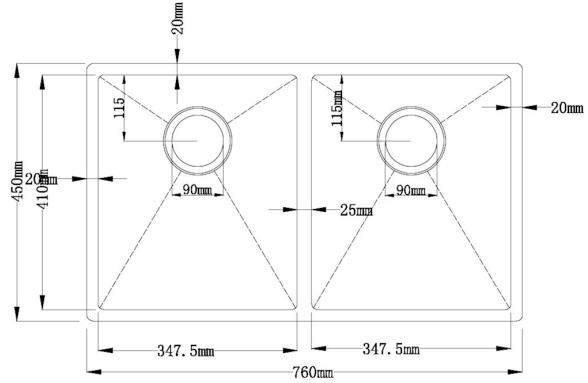

Zen Double Kitchen Sink

760 x 450mm
LUX-SSUR7645A0-CP

Crafted from a single sheet of high-grade stainless steel, our Zen Kitchen Sinks are a reliable and timeless addition to any kitchen. Undermount for an especially flawless finish!

Available Finishes: Stainless Steel (SSDB-76)
Gunmetal (LUX-SSUR7645A0-GM)
Copper (LUX-SSUR7645A0-CP)

Material Premium Grade 304 Stainless Steel

Dimensions 760mm length x 450mm width x 205mm depth (1.2mm thickness)

Bowl Size 347.5 x 410 x 200mm / 28L (x2)

Waste Outlet 90mm

Features Suitable for Inset, Undermount or Flushmount application
Handmade stainless steel sink
Double bowl
Centre rear waste
Sound deadening pads
Bowl insulation - condensation prevention coating
Supplied with fasteners and cut out template