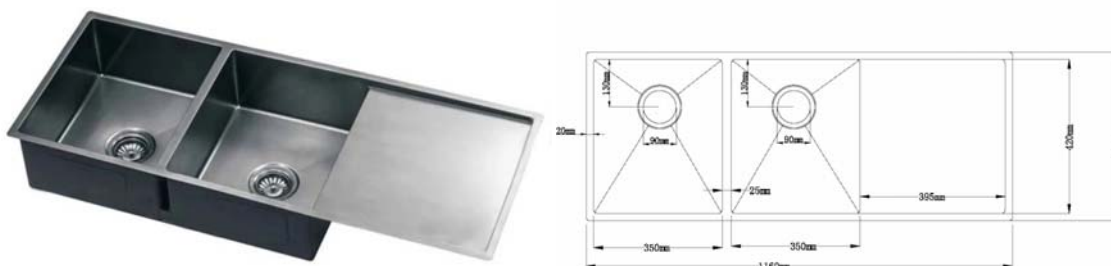

Zen Double Bowl Drainer Sink

1160 x 460mm

LUX-SSURB11646B0-GM

Crafted from a single sheet of high-grade stainless steel, our Zen Kitchen Sinks are a reliable and timeless addition to any kitchen. Undermount for an especially flawless finish!

Available Finishes: Stainless Steel (SSDBDS-1160) - Centre Rear Waste
 Stainless Steel (SSDBDS-1160M) - Centre Waste
 Gunmetal (LUX-SSURB11646B0-GM)

Material Premium Grade 304 Stainless Steel

Dimensions 1160mm length x 460mm width x 205mm depth (1.2mm thickness)

Bowl Size 350 x 420 x 200mm / 29L (x2)

Waste Outlet 90mm

Features Suitable for Inset, Undermount or Flushmount application
 Handmade stainless steel sink
 Double Bowl with Drainer Sink
 Centre rear or Centre waste
 Sound deadening pads
 Condensation prevention coating on sink exterior
 Supplied with fasteners and cut out template