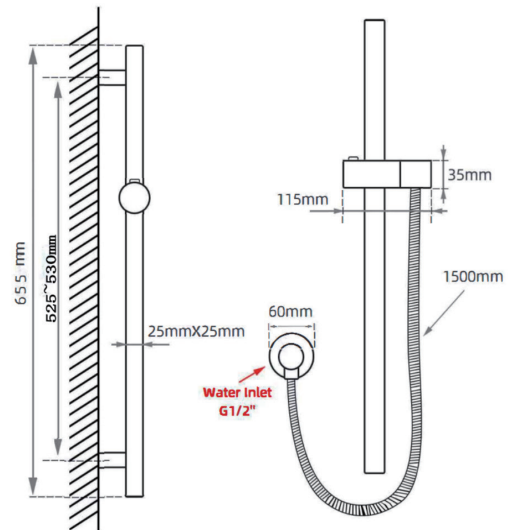

# Round Shower Rail

SKU: LBG2147-1.SH

[www.aquaperla.com.au](http://www.aquaperla.com.au)

## SPECIFICATION

Finish:	Light Brushed Brass
Material:	Brass
Dimension:	525mmL x 115mmW
Pressure Rating:	AS/NZS 3500.1-2003 (Clause 3.3.4) specifies 500kPa maximum water supply pressure at any outlet within a building for new installations.
Temperature Rating:	Maximum hot temperature 80°C Minimum 5°C
Water Rating:	3 Star, 9.0 L / min