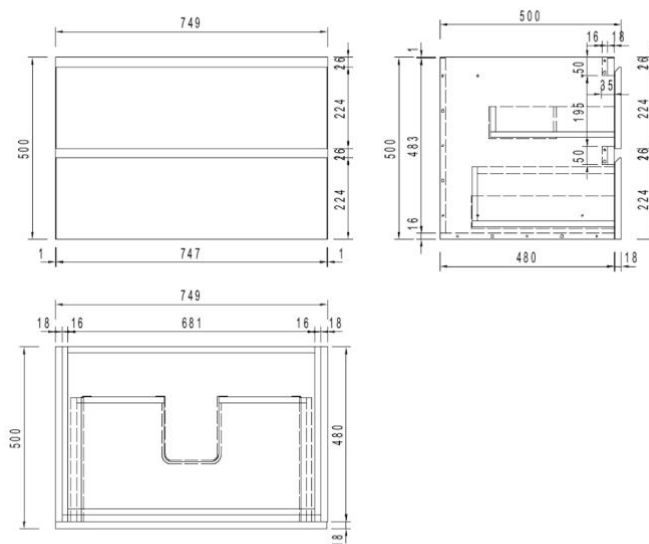

Mirage Wall Hung Vanity

Black 750mm

NGB-WHV750 BLACK

The Mirage Wall Hung Vanity is a sleek and minimal addition to any new bathroom featuring two generous drawers of under sink storage space. The wall hung design adds the illusion of space and lightness, whilst its generous storage keeps your bathroom organised.

Dimensions 750 x 500 x 480mm

Material MDF Board

Finish Matte Black

Available Sizes 750mm only

Warranty: 7 Years of domestic use (door alignment not included)
12 months commercial use

Please refer to Warranty Guide for full Terms & Conditions.