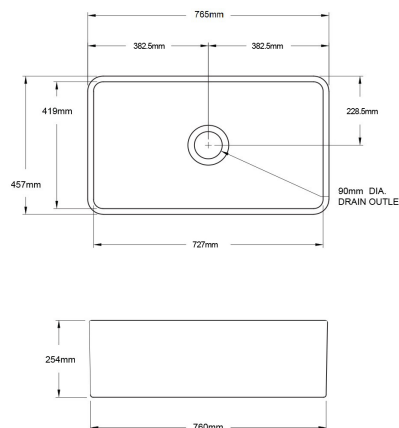

Novi 75 x 46 Fine Fireclay Gloss White Butler Sink

Code: NO75FS

TRADITIONAL & HAMPTONS STYLE SPECIALISTS

BATHROOM | KITCHEN | LAUNDRY

Specifications

- Material: Fine Fireclay
- Finish: White Gloss
- Waste Outlet Included: 90x50mm Basket Waste
- Mounting options: Butler (front showing), Counter Top (glazed on all 4 sides), Under Counter (framework required)
- Capacity: 64L
- Suitable for use with food waste disposer – we recommend purchase of an extended flange and a model with anti-vibration collar
- This sink is reversible, so it can be installed with flat or ribbed/farmhouse side facing out.
- Note: Fine Fireclay is a natural product and therefore subject to variations. This should be seen as a quality that adds to its unique natural beauty. Variations +/- 2% to the specifications are common and acceptable and are within industry tolerance. We always recommend the cabinet maker and stone provider has the actual sink with them to measure before making cabinetry or cutting stone. For more information please visit our Installation, Care & Warranty page, or Contact Us.

Product Options

NO75SSG: Novi 76 x 46 Stainless Steel Grid

NO75FS: Novi 76 x 46 Fine Fireclay Butler Sink

Warranty

For peace of mind, Turner Hastings offers the following warranty on this product and its components:

Fine fireclay - Lifetime

For more details, click here to refer to our warranty page.