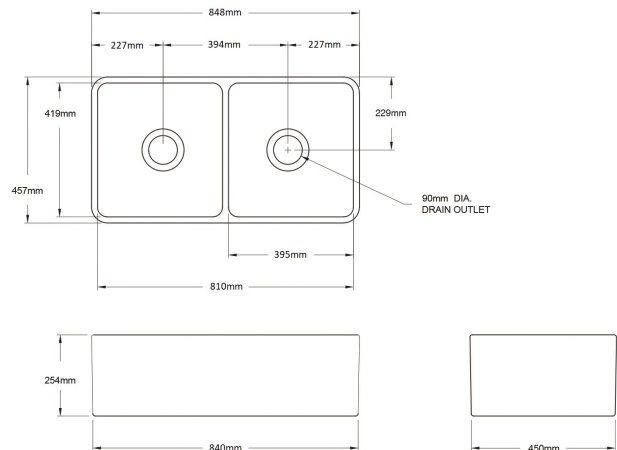

Novi 85 x 46 Fine Fireclay Gloss White Butler Sink

Code: NO85FS

TRADITIONAL & HAMPTONS STYLE SPECIALISTS

BATHROOM | KITCHEN | LAUNDRY

Specifications

- Material: Fine Fireclay
- Finish: White Gloss
- Waste Outlets Included: 90x50mm Basket Wastes
- Mounting options: Butler (front showing), Counter Top (glazed on all 4 sides), Under Counter (framework required)
- Capacity per bowl: 34L
- Suitable for use with food waste disposer – we recommend purchase of an extended flange and a model with anti-vibration collar
- This sink is reversible, so it can be installed with flat or ribbed/farmhouse side facing out.
- Note: Fine Fireclay is a natural product and therefore subject to variations. This should be seen as a quality that adds to its unique natural beauty. Variations +/- 2% to the specifications are common and acceptable and are within industry tolerance. We always recommend the cabinet maker and stone provider has the actual sink with them to measure before making cabinetry or cutting stone. For more information please visit our Installation Care & Warranty page or Contact Us.
- This sink is reversible, so it can be installed with flat or ribbed/farmhouse side facing out.

Product Options

NO85SSG: Novi 85 x 46 Stainless Steel Grid

NO85FS: Novi 85 x 46 Fine Fireclay Butler Sink

Warranty

For peace of mind, Turner Hastings offers the following warranty on this product and its components: