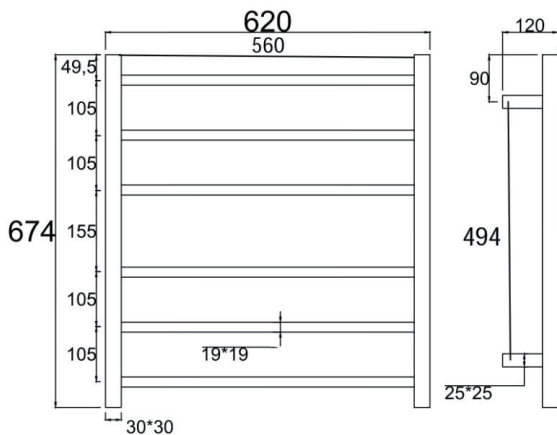

Heated Towel Rail

SKU: OX06.S.HTR

www.aquaperla.com.au

SPECIFICATION

Finish:	Matte Black
Material:	Stainless Steel
Dimension:	674x620x120mm
Power Rating:	220-240V, 70W
Certification:	SAA
Water Proof:	IP55

Disclaimer: Products in this specification manual must by regulation, be installed by licensed and registered trade people. The manufacturer/ distributor reserves the right to vary specifications or delete models from their range without prior notification. Dimensions are nominal measurements only. Dimensions and set-outs listed are correct at time of publication however the manufacturer/ distributor takes no responsibility for printing errors.