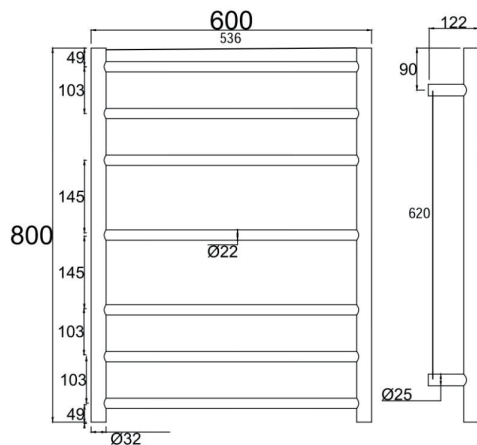

Heated Towel Rail

SKU: OX07.R.HTR

www.aquaperla.com.au

SPECIFICATION

Finish:	Matte Black
Material:	Stainless Steel
Dimension:	800x600x122mm
Power Rating:	220-240V, 85W
Certification:	SAA
Water Proof:	IP55

Disclaimer: Products in this specification manual must by regulation, be installed by licensed and registered trade people. The manufacturer/ distributor reserves the right to vary specifications or delete models from their range without prior notification. Dimensions are nominal measurements only. Dimensions and set-outs listed are correct at time of publication however the manufacturer/ distributor takes no responsibility for printing errors.