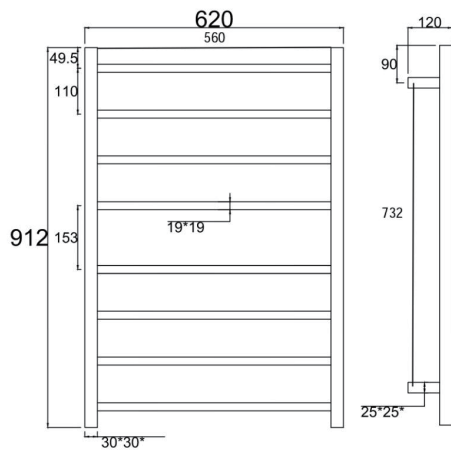

Heated Towel Rail

SKU: OX08.S.HTR

www.aquaperla.com.au

SPECIFICATION

Finish:	Matte Black
Material:	Stainless Steel
Dimension:	912*620*120mm
Power Rating:	220-240V, 95W
Certification:	SAA
Water Proof:	IP55

CLEANING RECOMMENDATIONS

This product should not be cleaned with abrasive materials. Damage caused by any improper treatment is not covered by the product warranty - refer to Warranty Conditions on our website: www.aquaperla.com.au

Disclaimer: Products in this specification manual must by regulation, be installed by licensed and registered trade people. The manufacturer/ distributor reserves the right to vary specifications or delete models from their range without prior notification. Dimensions are nominal measurements only. Dimensions and set-outs listed are correct at time of publication however the manufacturer/ distributor takes no responsibility for printing errors.