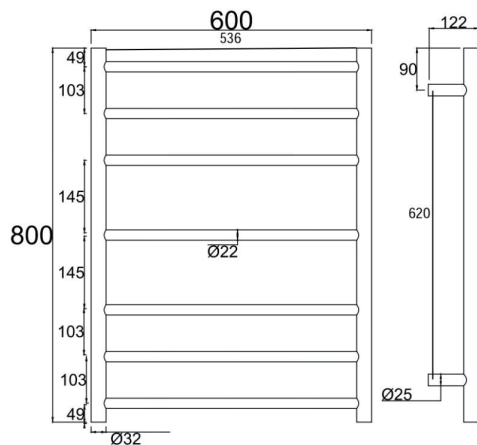

Heated Towel Rail

SKU: OX09.R.HTR

www.aquaperla.com.au

SPECIFICATION

Finish:	Chrome
Material:	Stainless Steel
Dimension:	1000x600X120mm
Power Rating:	220-240V, 85W
Certification:	SAA
Water Proof:	IP55

CLEANING RECOMMENDATIONS

Disclaimer: Products in this specification manual must by regulation, be installed by licensed and registered trade people. The manufacturer/ distributor reserves the right to vary specifications or delete models from their range without prior notification. Dimensions are nominal measurements only. Dimensions and set-outs listed are correct at time of publication however the manufacturer/ distributor takes no responsibility for printing errors.