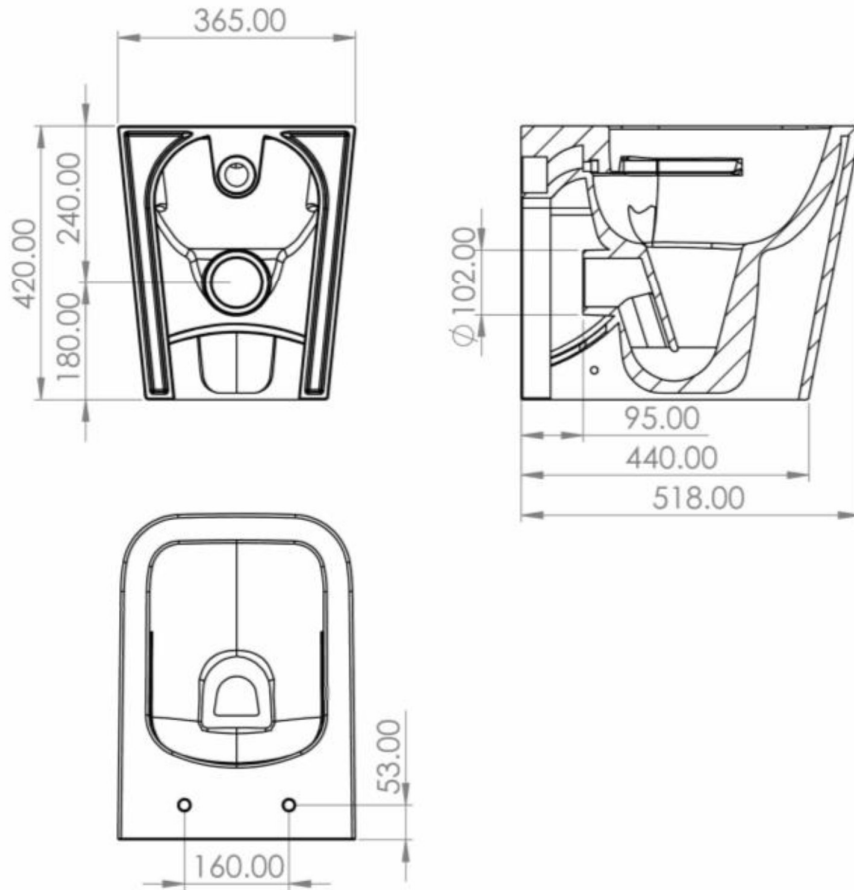

ANITA In Wall Toilet - Square

PAN-6013BSQ

The modern ANITA In Wall Toilet is sure to complement any new bathroom. The floor pan design is often preferred to a wall hung toilet when featured in a bathroom that also has a bathtub. The ANITA Toilet is easier to clean, featuring a rimless inner pan unlike traditional toilets which harbour bacteria and grime. Where traditional toilets distribute water from beneath the rim, the ANITA Toilet flushes water around the entire pan with an advanced direct flushing system that is more water efficient and effective. Available in a classic round shape or a more modern squared design.

ZUNI In Wall Toilet Square

Product Code	PAN-6013BSQ
WELS	4 Star 3.3L/Flush
Colour	Gloss White
Seat	Soft Close
Rim Configuration	Rimless
Bowl Configuration	Universal Trap for S or P Trap Installations
Water Inlet	Top and Bottom Inlet
Inlet Valve	Suitable for Dynamic Flow Pressures of 30 KPA to 1000 KPA.
Material	Vitreous China

ANITA In Wall Toilet - Square

PAN-6013BSQ

Warranty:

7 Years for replacement product

1 Year for parts and labour

Please refer to Warranty Guide for full Terms & Conditions.
