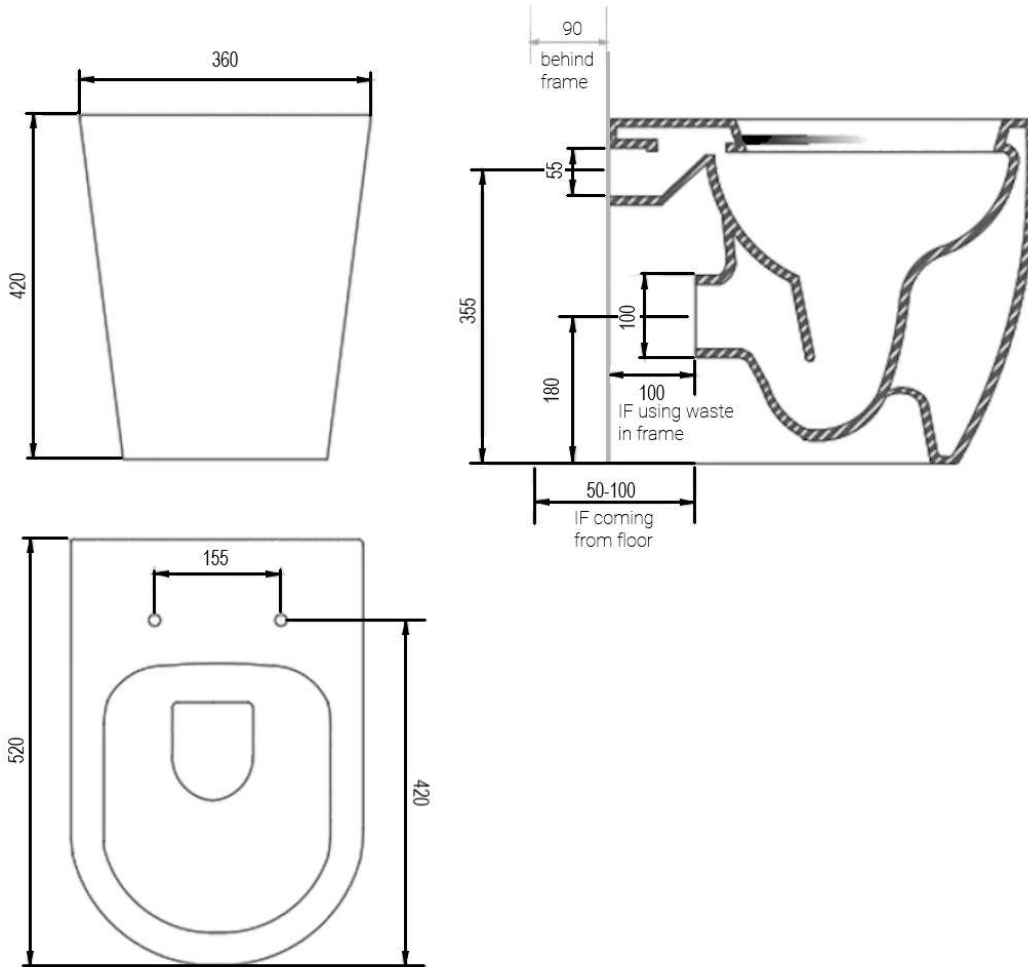

ANITA In Wall Toilet

PAN-6013B

The modern ANITA In Wall Toilet is sure to complement any new bathroom. The floor pan design is often preferred to a wall hung toilet when featured in a bathroom that also has a bathtub. The ANITA Toilet is easier to clean, featuring a rimless inner pan unlike traditional toilets which harbour bacteria and grime. Where traditional toilets distribute water from beneath the rim, the ANITA Toilet flushes water around the entire pan with an advanced direct flushing system that is more water efficient and effective. Available in a classic round shape or a more modern squared design.

ZUNI In Wall Toilet

Product Code	PAN-6013B
WELS	4 Star 3.3L/Flush
Colour	Gloss White
Seat	Soft Close
Rim Configuration	Rimless
Bowl Configuration	Universal Trap for S or P Trap Installations
Water Inlet	Top and Bottom Inlet
Inlet Valve	Suitable for Dynamic Flow Pressures of 30 KPA to 1000 KPA.
Material	Vitreous China

ANITA In Wall Toilet

PAN-6013B

Warranty:

7 Years for replacement product

1 Year for parts and labour

Please refer to Warranty Guide for full Terms & Conditions.
