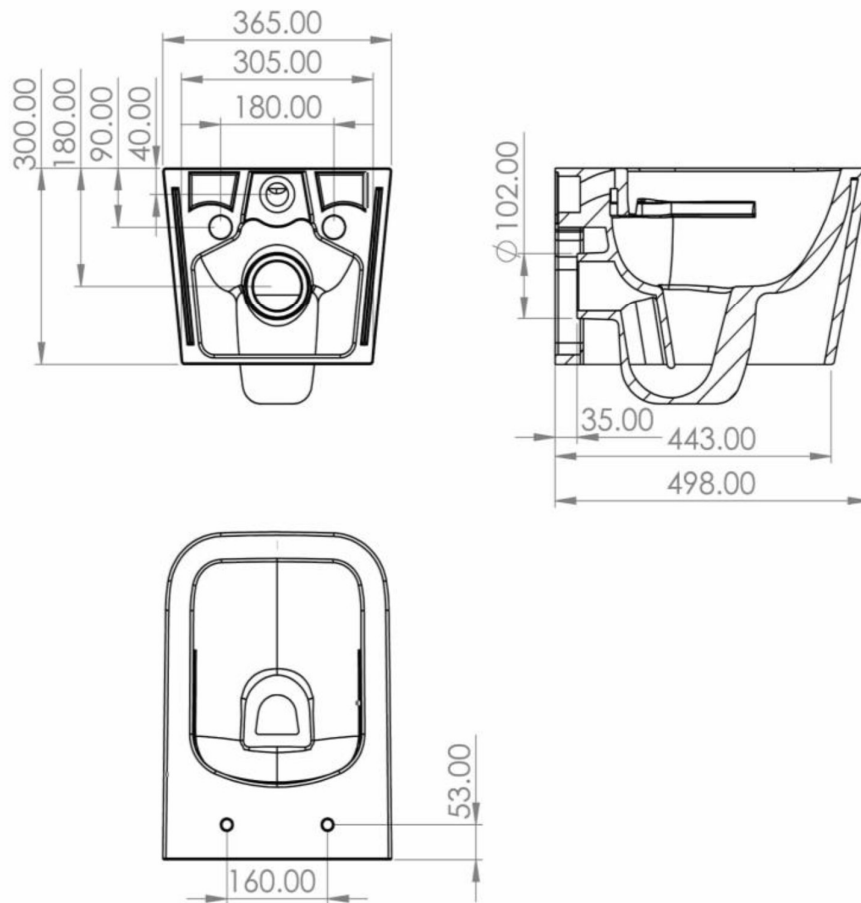

Available in a classic round shape (see Zuni Wall Hung Toilet) or a more modern squared design.

### ZUNI Wall Hung Toilet Square

Product Code	PAN-6013PSQ
WELS	4 Star 3.3L/Flush
Colour	Gloss White
Seat	Soft Close
Rim Configuration	Rimless
Bowl Configuration	Universal Trap for S or P Trap Installations
Water Inlet	Top and Bottom Inlet
Inlet Valve	Suitable for Dynamic Flow Pressures of 30 KPA to 1000 KPA.
Material	Vitreous China

# ZUNI Wall Hung Toilet - Square

PAN-6013PSQ

**Warranty:**

7 Years for replacement product

1 Year for parts and labour

*Please refer to Warranty Guide for full Terms & Conditions.*

---