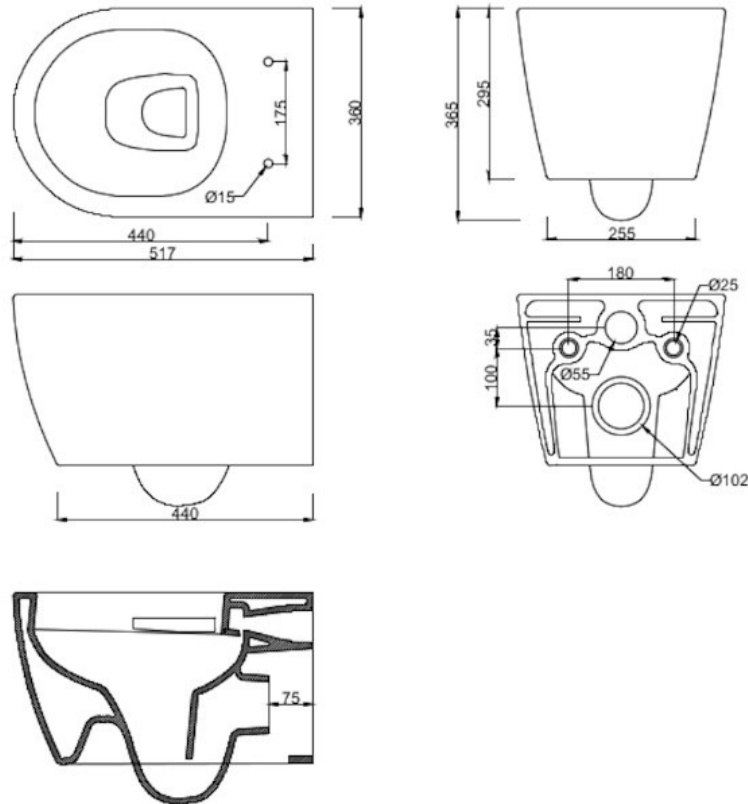

Warranty:

7 Years for replacement product

1 Year for parts and labour

Please refer to Warranty Guide for full Terms & Conditions.