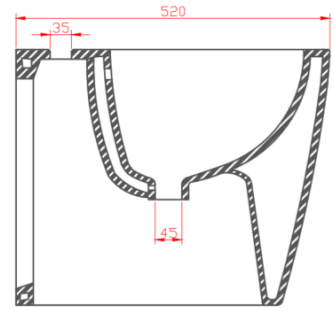

HDP

EDEN Wall Mounted Bidet

PAN-BIDET

With clean, smooth lines, the EDEN bidet is more hygienic and easier to clean. Providing your bathroom with a timeless aesthetic to compliment any design. Comes with one taphole and an integrated overflow.

Specifications	
Material	Porcelain
Product Code	PAN-BIDET
Tapholes	One Taphole
Overflow configuration	Integrated Overflow
Warranty	
Product	7 Years
Parts and Labour	12 Months