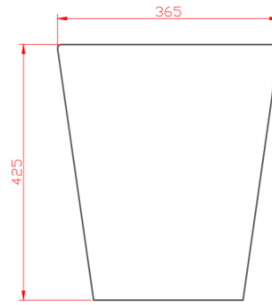

HDP

EDEN Wall Mounted Bidet

PAN-BIDET

With clean, smooth lines, the EDEN bidet is more hygienic and easier to clean. Providing your bathroom with a timeless aesthetic to compliment any design. Comes with one taphole and an integrated overflow.

Specifications	
Material	Porcelain
Product Code	PAN-BIDET
Tapholes	One Taphole
Overflow configuration	Integrated Overflow
Warranty	
Product	7 Years
Parts and Labour	12 Months