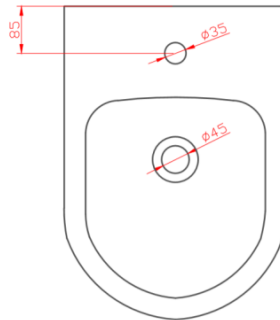

HDP

EDEN Wall Mounted Bidet

PAN-BIDET

With clean, smooth lines, the EDEN bidet is more hygienic and easier to clean. Providing your bathroom with a timeless aesthetic to compliment any design. Comes with one taphole and an integrated overflow.

Specifications	
Material	Porcelain
Product Code	PAN-BIDET
Tapholes	One Taphole
Overflow configuration	Integrated Overflow
Warranty	
Product	7 Years
Parts and Labour	12 Months