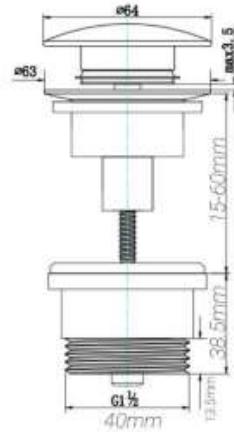

Pop Up Waste Universal 40mm

(Please note chrome colour shown above)

A pop up waste is the ideal choice for any modern Australian bathroom. Unlike the traditional basin plug, this Ava pop up waste allows you to seal off water flow with a quick touch and has been designed to be paired with overflow basins.

- Finishes:
- Chrome (PUW-40C)
 - Matte Black (PUW-40MB)
 - Brushed Brass (PUW-40BB)
 - Ceramic Cap (PUWC-40)

Material: Brass

Warranty: 7 Year Replacement Product or Parts

While we aim to ensure the specifications shown are correct at time of printing, Summer reserves the right to make modifications without prior notice. Always use the physical product measurements for mark-ups and roughing-in as the line drawing shown may differ from the actual product over time. All measurements are shown in millimetres. Colours may vary from image shown.