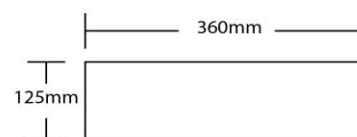

# Round Ceramic Counter Top Basin Brush White

RCB-360 Brush White

Invite an organic sense of elegance into your bathroom with our Ava Signature Basin. This round countertop basin gently curves inwards around the exterior of the base and is squared off along the internal edge. A beautiful focal point to add to your bathroom whether you're planning a single or dual basin bathroom vanity set up. Pop up waste sold separately.

Finishes:	Brush White Finish
Material	Vitreous China
Dimensions	360 x 360 x 125mm
Plug & Waste	Suits 32mm Non-Overflow/40mm Universal Waste (Not Supplied)
Additional Features	Easy to clean design and finish Self-cleaning glazed surface Hygiene plus technology
<b>Warranty:</b>	Structure: 10 Years <i>Please refer to Warranty Guide for full Terms &amp; Conditions</i>