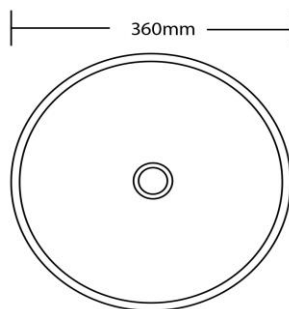

# Round Ceramic Counter Top Basin Brush White

RCB-360 Brush White

Invite an organic sense of elegance into your bathroom with our Ava Signature Basin. This round countertop basin gently curves inwards around the exterior of the base and is squared off along the internal edge. A beautiful focal point to add to your bathroom whether you're planning a single or dual basin bathroom vanity set up. Pop up waste sold separately.

Finishes:	Brush White Finish
Material	Vitreous China
Dimensions	360 x 360 x 125mm
Plug & Waste	Suits 32mm Non-Overflow/40mm Universal Waste (Not Supplied)
Additional Features	Easy to clean design and finish Self-cleaning glazed surface Hygiene plus technology
<b>Warranty:</b>	Structure: 10 Years <i>Please refer to Warranty Guide for full Terms &amp; Conditions</i>