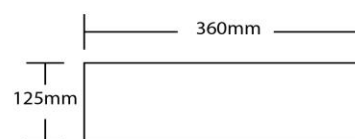

Round Ceramic Counter Top Basin Matte White

RCB-360 Matte White

Invite an organic sense of elegance into your bathroom with our Ava Signature Basin. This round countertop basin gently curves inwards around the exterior of the base and is squared off along the internal edge. A beautiful focal point to add to your bathroom whether you're planning a single or dual basin bathroom vanity set up. Pop up waste sold separately.

Finishes:	Matte White Finish
Material	Vitreous China
Dimensions	360 x 360 x 125mm
Plug & Waste	Suits 32mm Non-Overflow/40mm Universal Waste (Not Supplied)
Additional Features	Easy to clean design and finish Self-cleaning glazed surface Hygiene plus technology
Warranty:	Structure: 10 Years <i>Please refer to Warranty Guide for full Terms & Conditions</i>