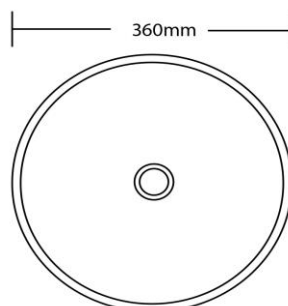

Round Ceramic Counter Top Basin Matte White

RCB-360 Matte White

Invite an organic sense of elegance into your bathroom with our Ava Signature Basin. This round countertop basin gently curves inwards around the exterior of the base and is squared off along the internal edge. A beautiful focal point to add to your bathroom whether you're planning a single or dual basin bathroom vanity set up. Pop up waste sold separately.

Finishes:	Matte White Finish
Material	Vitreous China
Dimensions	360 x 360 x 125mm
Plug & Waste	Suits 32mm Non-Overflow/40mm Universal Waste (Not Supplied)
Additional Features	Easy to clean design and finish Self-cleaning glazed surface Hygiene plus technology
Warranty:	Structure: 10 Years <i>Please refer to Warranty Guide for full Terms & Conditions</i>