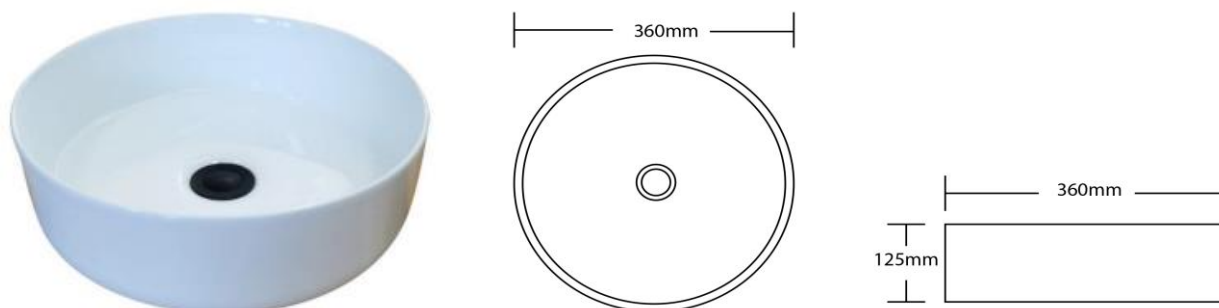

# Round Ceramic Counter Top Basin

RCB-360

Invite an organic sense of elegance into your bathroom with our Ava Signature Basin. This round countertop basin gently curves inwards around the exterior of the base and is squared off along the internal edge. A beautiful focal point to add to your bathroom whether your planning a single or dual basin bathroom vanity set up. Pop up waste sold separately.

Finishes:	Gloss White Finish
Material	Vitreous China
Dimensions	360 x 360 x 125mm
Plug & Waste	Suits 32mm Non-Overflow/40mm Universal Waste (Not Supplied)
Additional Features	Easy to clean design and finish Self-cleaning glazed surface Hygiene plus technology
<b>Warranty:</b>	Structure: 15 Years <i>Please refer to Warranty Guide for full Terms &amp; Conditions</i>