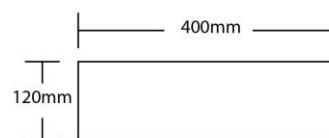

# Round Ceramic Counter Top Basin

RCB-400

Invite an organic sense of elegance into your bathroom with our Ava Signature Basin. This round countertop basin gently curves inwards around the exterior of the base and is squared off along the internal edge. A beautiful focal point to add to your bathroom whether your planning a single or dual basin bathroom vanity set up. Pop up waste sold separately.

Finishes:	Gloss White Finish
Material	Vitreous China
Dimensions	400 x 400 x 120mm
Plug & Waste	Suits 32mm Non-Overflow/40mm Universal Waste (Not Supplied)
Additional Features	Easy to clean design and finish Self-cleaning glazed surface Hygiene plus technology
<b>Warranty:</b>	Structure: 15 Years <i>Please refer to Warranty Guide for full Terms &amp; Conditions</i>