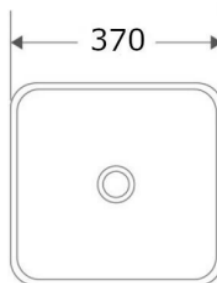

Alex Square Counter Basin 370mm

SCB-370

The Alex square counter basin has gently curved corners to bring a refined sense of geometry into any modern bathroom. This ceramic countertop basin is the ideal choice for any modern Australian home.

Finishes:	Gloss White Finish
Material	Vitreous China
Dimensions	370 x 370 x 110mm
Plug & Waste	Suits 32mm Non-Overflow/40mm Universal Waste (Not Supplied)
Additional Features	Easy to clean design and finish Self-cleaning glazed surface Hygiene plus technology
Warranty:	Structure: 15 Years <i>Please refer to Warranty Guide for full Terms & Conditions</i>